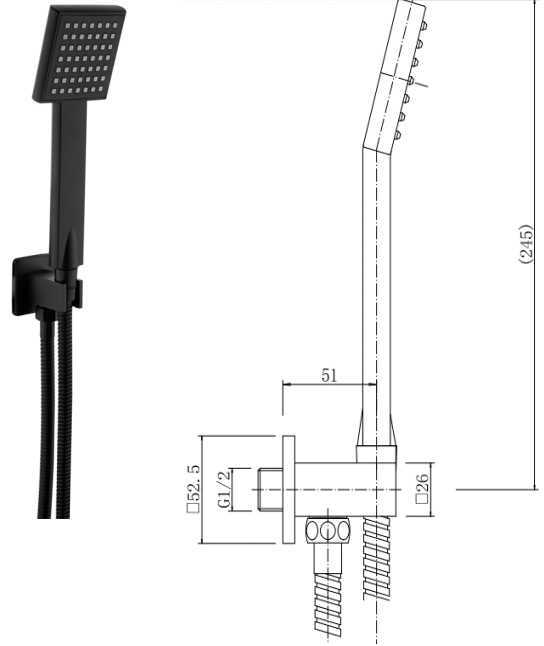

BY CAVALIER BATHROOMS

Observa 9367BL SQUARE WALL OUTLET KIT - BLACK

PRODUCT SPECIFICATION

Product Code: 9367BL
Finish: Matt Black
Description: Square Wall Outlet Kit
Inlet Connections: 1/2 BSP
Outlet Connections: 1/2 BSP
Construction: Body: Brass
Hose: SS
Handset: ABS
Gross Weight (kg): 0.201

Products are supplied with full installation instructions and fixings. All measurements in mm and are nominal.