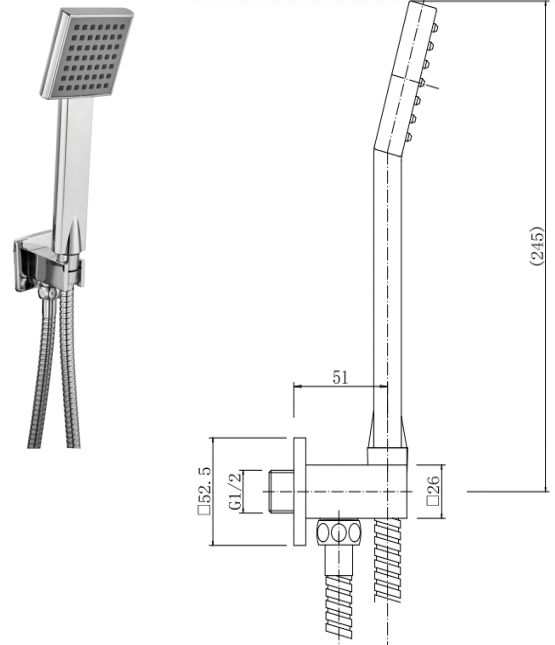

# Observa 9367 SQUARE WALL OUTLET KIT CHROME

## PRODUCT SPECIFICATION

Product Code: 9367  
Finish: Chrome  
Description: Square Wall Outlet Kit  
Inlet Connections: 1/2 BSP  
Outlet Connections: 1/2 BSP  
Construction: Body: Brass  
Hose: SS  
Handset: ABS  
Gross Weight (kg): 0.201

Products are supplied with full installation instructions and fixings. All measurements in mm and are nominal.