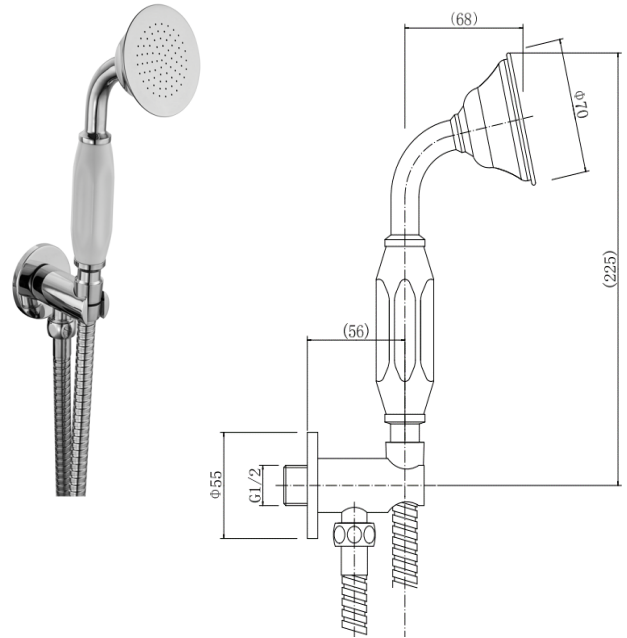

BY CAVALIER BATHROOMS

# Arlington 9368 TRADITIONAL WALL OUTLET KIT CHROME

## PRODUCT SPECIFICATION

Product Code: 9368  
 Finish: Chrome  
 Description: Traditional Wall Outlet Kit  
 Inlet Connections: 1/2 BSP  
 Outlet Connections: 1/2 BSP  
 Construction: Body: Brass  
 Hose: SS  
 Handset: Brass & Ceramic  
 Gross Weight (kg): 0.205