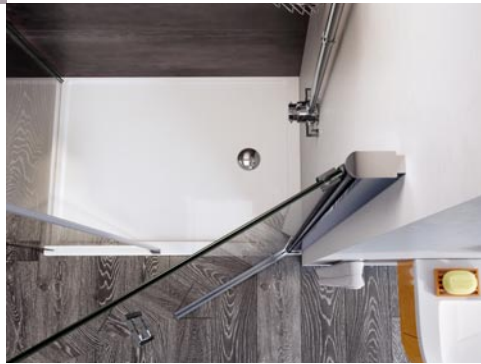

Pivot Door

Outward Opening

900 x 900 Corner Fitting

- Door N2F913CS
- Side Panel N2R913S
- Roman Low Level Tray RLT9
- Shower Basket RSB07

“ A minimalist design with its frameless look presenting inclusivity for all users with its low threshold ”

900 Alcove Fitting

- Door N2F913S
- Roman Low Level Tray RLT9
- Shower Basket RSB07

GLASS THICKNESS
8
Millimetres

TOTAL HEIGHT
1967
Millimetres

GLASS PROTECTION
ULTRA CARE
BY ROMAN

TRUELIFE
LIFETIME
GUARANTEE

Features and Benefits:

- Glass Height 1950mm
- Height to top of pivot tube 1967mm
- Bright Silver frame
- Chromed brass machined components
- Chromed brass feature handle
- Low profile PVC seals
- 20mm of adjustment in each profile
- No top rail
- Full length pivoting tube
- Side Panels supplied with optional bracing
- Outward opening only