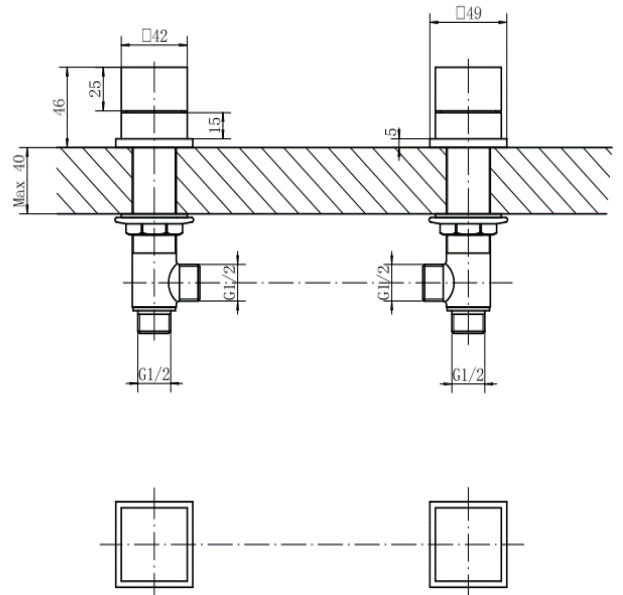

ADDITIONAL INFORMATION

- Chrome finish
- 2 year guarantee*

WORKING PRESSURES (bar)

Min Pressure	Max Pressure	Best Performance
0.2 bar	5 bar	2 bar

FLOW RATES (litres per minute)

0.5 Bar	1 Bar	3 Bar
11.1	15.6	26.3

* For full details of our guarantee please refer to our website. Our accessories are backed by a 2 year guarantee, this is only valid to customers who complete and submit the online Niagara® Guarantee Registration Form within 30 days of installation.

To register and activate your guarantee visit: www.cavalierbathrooms.co.uk

Products are supplied with full installation instructions and fixings. All measurements in mm and are nominal.