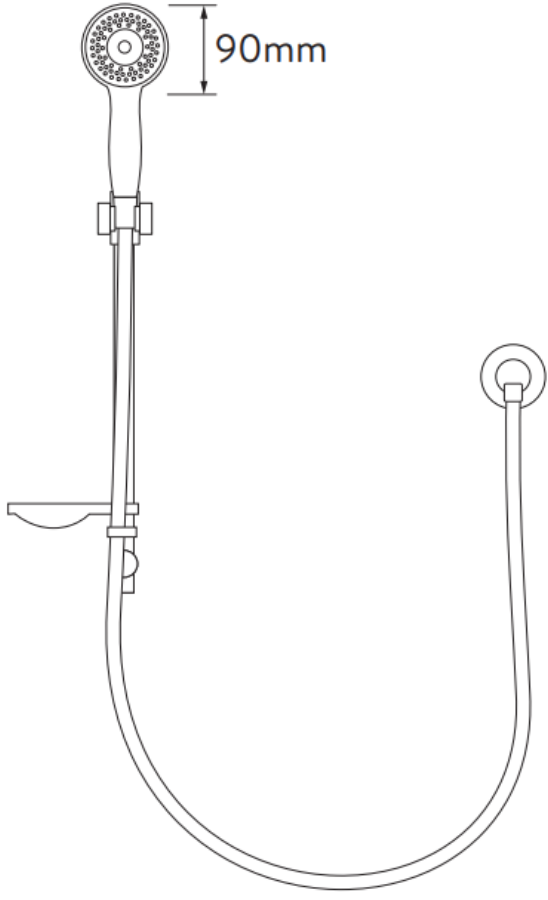

550 mm

Adjustable up to maximum centres of 507 mm

90 mm