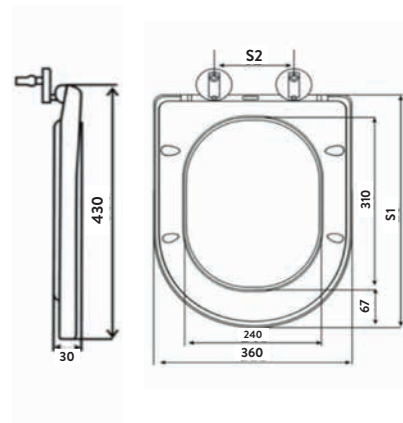

PRODUCT DATA SHEET

Slim Heavy Weight Soft Close Seat

Product Code: 999-SEAT-SLIM

SCUDO
BEAUTIFUL BATHROOMS

0330 124 7290

sales@scudo.co.uk - www.scudo.co.uk

Scudo is the trading name of Harrison Bathrooms Ltd. Whilst we endeavour to ensure that the product information is accurate we accept no liability for any information given. All images are for illustration purposes only. Product images and specification are subject to change. Measurement are in millimetres and are nominal.

Product Measurements	
Product Weight:	2kg
Product Width:	360mm
Product Height:	35mm
Product Depth:	425mm
Product Length:	N/A
Product Transportation	
Barcode:	5060500643195
Country of Origin:	Turkey
Comodity Code:	3922200000
Primary Packed Measurements	
Packaged Weight:	2.4kg
Packaged Length:	440mm
Packaged Width:	385mm
Packaged Height:	60mm
Packaging Weight	
Card:	0.269kg
Paper:	N/A
Wood:	N/A
Plastic:	N/A
General Information	
Construction Material:	UREA plastic
Installation Type:	Top Fix
Colour / Finish:	White
Toilet Seat Specification	
Quick Release:	Yes
Soft Close:	Yes
Top or Bottom Fix:	Top Fix
Shape:	D-Shaped
Adjustment:	45-200mm
Compliance DOP	
N/A	