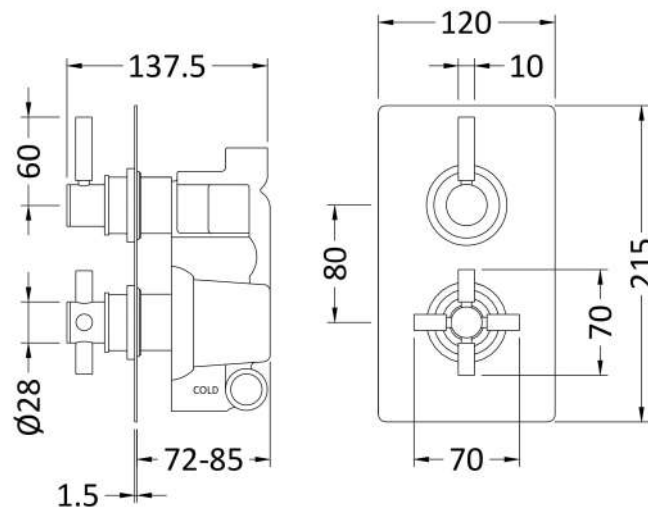

Sales Code: A3003V

Description: Tec Pura Twin Conc Therm Valve Rec Plate

Product Dimensions

Length (mm):	
Width (mm):	120
Height (mm):	215
Depth (mm):	137
Nett Weight (kg):	4.14

Packaging Dimensions

Length (mm):	250
Width (mm):	240
Height (mm):	110
Gross Weight (kg):	4.14

Packaging Data

Box Colour:	White Cardboard Box
Box Qty:	0
Label Size:	0 x 0
Label Colour:	White Label
Label Qty:	0

Outer Box Dimensions (If Applicable)

Length (mm):	
Width (mm):	285
Height (mm):	390
Depth (mm):	550
Gross Weight (kg):	25
Barcode:	5055146128632

Product Details

Country of Origin:	United Kingdom
Fitting Instruction:	Yes
Product Material:	Brass/ABS
Mount Type:	Wall
Outlet Elbow Supplied:	No
Easy Clean:	Not Applicable
Head Included:	No
Handset Included:	No
Body Jets Included:	Not Applicable
No of Body Jets:	Not Applicable
Operating Pressure (bar):	0.1
Valve/Cartridge Type:	1/4 Turn Ceramic Disc
Flow Rates (L/min):	0.1 bar: 5.5 0.5 bar: 14 1 bar: 20 2 bar: 29 3 bar: 44
TMV2 Approved:	No Approval No: N/A
TMV3 Approved:	No Approval No: N/A
WRAS Approved:	Yes Approval No: 2204707
Head Function:	Not Applicable
Handset Function:	Not Applicable
Body Jet Info:	Not Applicable
Pipe Size:	15 mm (1/2" Bsp)
Pipe Centres:	N/A
Colour/Finish:	Chrome
Hose Included:	Not Applicable
No. of Outlets:	1