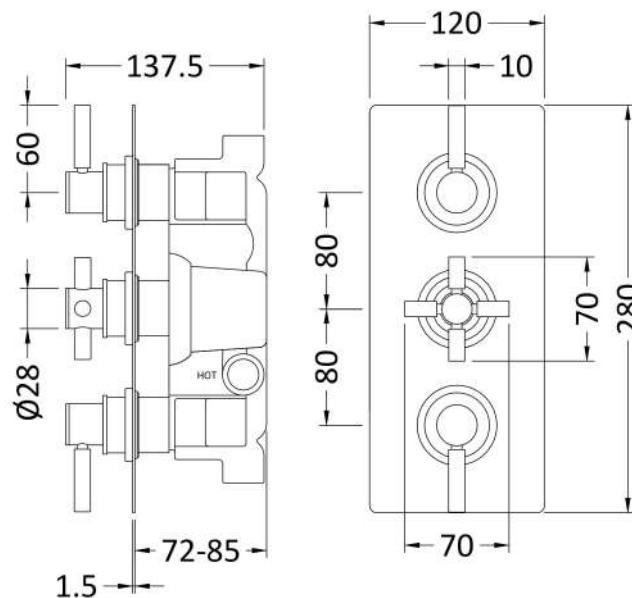

### Product Dimensions

Length (mm):	
Width (mm):	80
Height (mm):	280
Depth (mm):	136
Nett Weight (kg):	5.32

### Packaging Dimensions

Length (mm):	320
Width (mm):	250
Height (mm):	110
Gross Weight (kg):	5.32

### Outer Box Dimensions (If Applicable)

Length (mm):	
Width (mm):	260
Height (mm):	400
Depth (mm):	392
Gross Weight (kg):	21
Barcode:	5055146120162

### Product Details

Country of Origin:	United Kingdom
Fitting Instruction:	Yes
Product Material:	Brass/ABS
Mount Type:	Wall
Outlet Elbow Supplied:	No
Easy Clean:	Not Applicable
Head Included:	No
Handset Included:	No
Body Jets Included:	Not Applicable
No of Body Jets:	Not Applicable
Operating Pressure (bar):	0.1
Valve/Cartridge Type:	1/4 Turn Ceramic Disc
Flow Rates (L/min):	0.1 bar: 5.5    0.5 bar: 14    1 bar: 20    2 bar: 29    3 bar: 44
TMV2 Approved:	No    Approval No: N/A
TMV3 Approved:	No    Approval No: N/A
WRAS Approved:	Yes    Approval No: 2204707
Head Function:	Not Applicable
Handset Function:	Not Applicable
Body Jet Info:	Not Applicable
Pipe Size:	15 mm (1/2" Bsp)
Pipe Centres:	N/A
Colour/Finish:	Chrome
Hose Included:	Not Applicable
No. of Outlets:	2