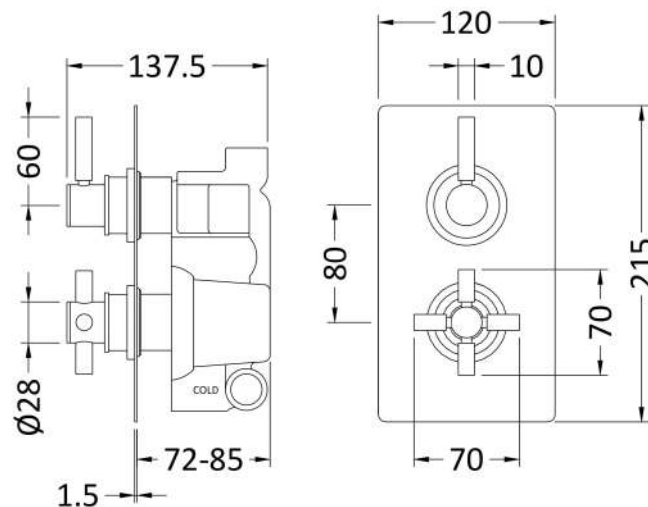

Sales Code: A3007

Description: Tec Pura Twin Valve Built In Div

Product Dimensions

Length (mm):	
Width (mm):	120
Height (mm):	215
Depth (mm):	137
Nett Weight (kg):	4.71

Packaging Dimensions

Length (mm):	250
Width (mm):	240
Height (mm):	130
Gross Weight (kg):	4.71

Packaging Data

Box Colour:	White Cardboard Box
Box Qty:	0
Label Size:	0 x 0
Label Colour:	White Label
Label Qty:	0

Outer Box Dimensions (If Applicable)

Length (mm):	
Width (mm):	285
Height (mm):	390
Depth (mm):	550
Gross Weight (kg):	28
Barcode:	5055146136200

Product Details

Country of Origin:	United Kingdom
Fitting Instruction:	Yes
Product Material:	Brass/ABS
Mount Type:	Wall
Outlet Elbow Supplied:	No
Easy Clean:	Not Applicable
Head Included:	No
Handset Included:	No
Body Jets Included:	No
No of Body Jets:	Not Applicable
Operating Pressure (bar):	0.5
Valve/Cartridge Type:	1/4 Turn Ceramic Disc
Flow Rates (L/min): 0.1 bar: N/A 0.5 bar: 13 1 bar: 17 2 bar: 24 3 bar: 27	
TMV2 Approved:	No Approval No: N/A
TMV3 Approved:	No Approval No: N/A
WRAS Approved:	No Approval No: N/A
Head Function:	Not Applicable
Handset Function:	Not Applicable
Body Jet Info:	Not Applicable
Pipe Size:	15 mm & 22 mm
Pipe Centres:	N/A
Colour/Finish:	Chrome
Hose Included:	Not Applicable
No. of Outlets:	2