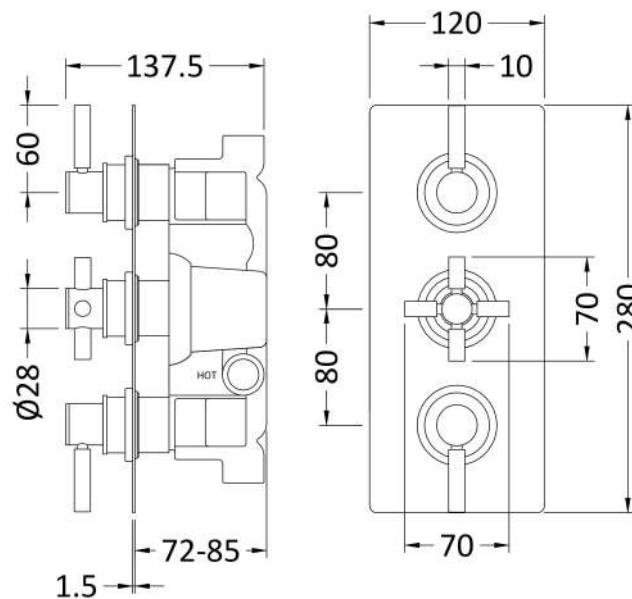

Sales Code: A3023

Description: Tec Pura Plus Triple Thermo Valve Div

Product Dimensions

Length (mm):	
Width (mm):	80
Height (mm):	280
Depth (mm):	136
Nett Weight (kg):	5.77

Packaging Dimensions

Length (mm):	350
Width (mm):	255
Height (mm):	110
Gross Weight (kg):	5.77

Packaging Data

Box Colour:	White Cardboard Box
Box Qty:	0
Label Size:	0 x 0
Label Colour:	White Label
Label Qty:	0

Outer Box Dimensions (If Applicable)

Length (mm):	
Width (mm):	520
Height (mm):	420
Depth (mm):	330
Gross Weight (kg):	23
Barcode:	5055146154402

Product Details

Country of Origin:	United Kingdom
Fitting Instruction:	Yes
Product Material:	Brass/ABS
Mount Type:	Wall
Outlet Elbow Supplied:	No
Easy Clean:	Not Applicable
Head Included:	No
Handset Included:	No
Body Jets Included:	No
No of Body Jets:	Not Applicable
Operating Pressure (bar):	0.5
Valve/Cartridge Type:	1/4 Turn Ceramic Disc
Flow Rates (L/min):	0.1 bar: N/A 0.5 bar: 13 1 bar: 17 2 bar: 24 3 bar: 27
TMV2 Approved:	No Approval No: N/A
TMV3 Approved:	No Approval No: N/A
WRAS Approved:	No Approval No: N/A
Head Function:	Not Applicable
Handset Function:	Not Applicable
Body Jet Info:	Not Applicable
Pipe Size:	15 mm & 22 mm
Pipe Centres:	N/A
Colour/Finish:	Chrome
Hose Included:	Not Applicable
No. of Outlets:	3