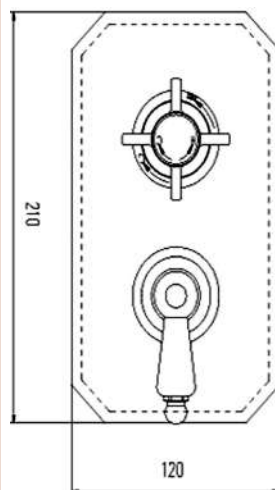

Sales Code: A3033

Description: Beaumont Twin Valve Traditional Plate

### Product Dimensions

Length (mm):	
Width (mm):	120
Height (mm):	210
Depth (mm):	135
Nett Weight (kg):	2.18

### Packaging Dimensions

Length (mm):	250
Width (mm):	240
Height (mm):	110
Gross Weight (kg):	2.65

### Outer Box Dimensions (If Applicable)

Length (mm):	
Width (mm):	495
Height (mm):	320
Depth (mm):	295
Gross Weight (kg):	17
Barcode:	5055146196679