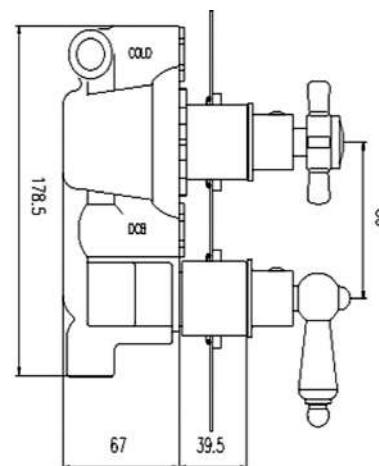

Sales Code: A3033

Description: Beaumont Twin Valve Traditional Plate

### Product Dimensions

Length (mm):	
Width (mm):	120
Height (mm):	210
Depth (mm):	135
Nett Weight (kg):	2.18

### Packaging Dimensions

Length (mm):	250
Width (mm):	240
Height (mm):	110
Gross Weight (kg):	2.65

### Outer Box Dimensions (If Applicable)

Length (mm):	
Width (mm):	495
Height (mm):	320
Depth (mm):	295
Gross Weight (kg):	17
Barcode:	5055146196679