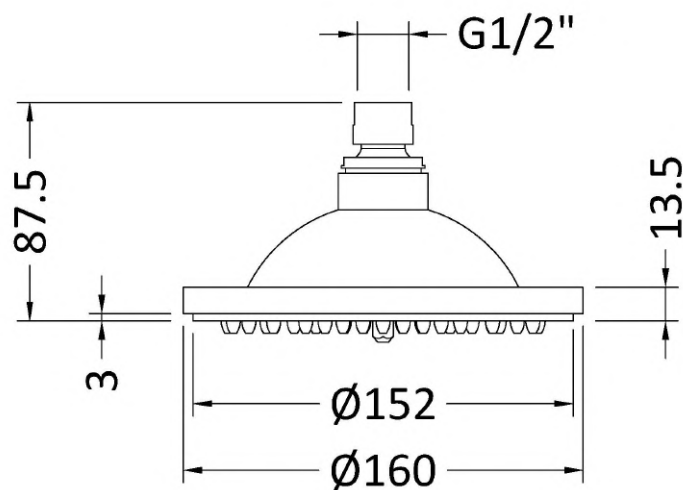

Sales Code: A304

Description: 6" Fixed Head

### Product Dimensions

Length (mm):	
Width (mm):	160
Height (mm):	88
Depth (mm):	160
Nett Weight (kg):	0.79

### Packaging Dimensions

Length (mm):	175
Width (mm):	165
Height (mm):	105
Gross Weight (kg):	0.79

### Outer Box Dimensions (If Applicable)

Length (mm):	
Width (mm):	370
Height (mm):	440
Depth (mm):	380
Gross Weight (kg):	13
Barcode:	5055146123828