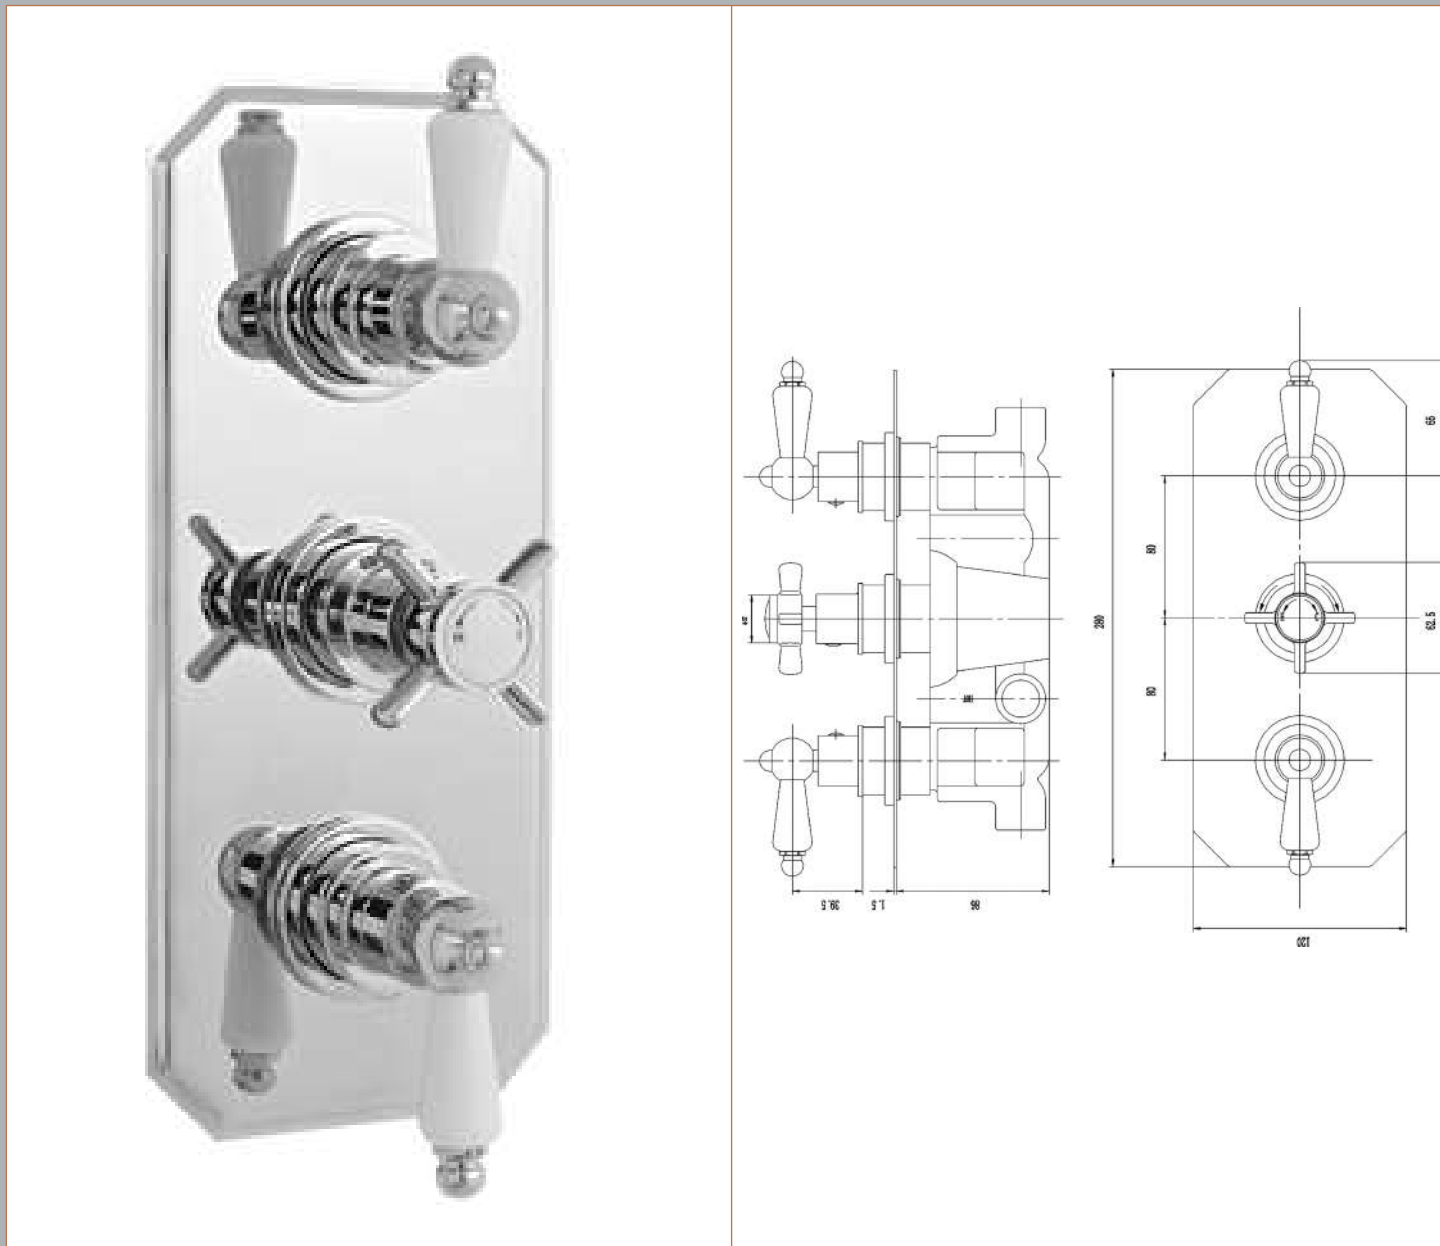

Sales Code: A3057

Description: Beaumont Triple Concealed Thermo Valve

### Product Dimensions

Length (mm):	
Width (mm):	120
Height (mm):	280
Depth (mm):	124
Nett Weight (kg):	3.02

### Outer Box Dimensions (If Applicable)

Length (mm):	
Width (mm):	500
Height (mm):	370
Depth (mm):	355
Gross Weight (kg):	22
Barcode:	5055369030798

### Product Details

Country of Origin:	United Kingdom
Fitting Instruction:	Yes
Product Material:	Brass/ABS
Mount Type:	Wall
Outlet Elbow Supplied:	No
Easy Clean:	Not Applicable
Head Included:	No
Handset Included:	No
Body Jets Included:	Not Applicable
No of Body Jets:	Not Applicable
Operating Pressure (bar):	0.1
Valve/Cartridge Type:	1/4 Turn Ceramic Disc
Flow Rates (L/min):	0.1 bar: 5.5    0.5 bar: 14    1 bar: 20    2 bar: 29    3 bar: 44
TMV2 Approved:	No    Approval No: N/A
TMV3 Approved:	No    Approval No: N/A
WRAS Approved:	Yes    Approval No: 2204707
Head Function:	Not Applicable
Handset Function:	Not Applicable
Body Jet Info:	Not Applicable
Pipe Size:	15 mm (1/2" Bsp)
Pipe Centres:	N/A
Colour/Finish:	Chrome
Hose Included:	Not Applicable
No. of Outlets:	2