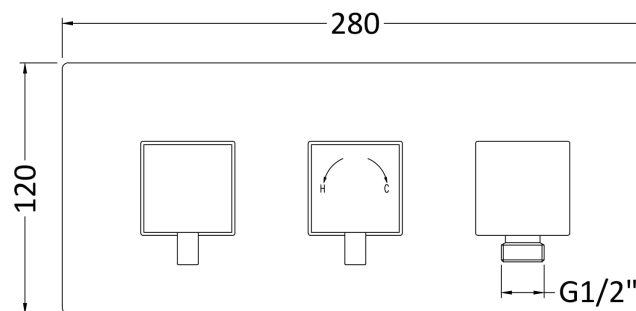

Sales Code: A3077

Description: Volt Twin Thermo Valve W/ Built In Div

Product Dimensions

Length (mm):	
Width (mm):	280
Height (mm):	120
Depth (mm):	136
Nett Weight (kg):	4.05

Packaging Dimensions

Length (mm):	250
Width (mm):	240
Height (mm):	130
Gross Weight (kg):	4.05

Packaging Data

Box Colour:	White Cardboard Box
Box Qty:	1
Label Size:	100 x 50
Label Colour:	White Label
Label Qty:	1

Outer Box Dimensions (If Applicable)

Length (mm):	
Width (mm):	
Height (mm):	
Depth (mm):	
Gross Weight (kg):	
Barcode:	5055275832929

Product Details

Country of Origin:	United Kingdom
Fitting Instruction:	No
Product Material:	Brass/ABS
Mount Type:	Wall
Outlet Elbow Supplied:	Not Applicable
Easy Clean:	Not Applicable
Head Included:	No
Handset Included:	No
Body Jets Included:	Not Applicable
No of Body Jets:	Not Applicable
Operating Pressure (bar):	0.2
Valve/Cartridge Type:	1/4 Turn Ceramic Disc
Flow Rates (L/min):	0.1 bar: N/A 0.5 bar: 13 1 bar: 17 2 bar: 24 3 bar: 27
TMV2 Approved:	No Approval No: N/A
TMV3 Approved:	No Approval No: N/A
WRAS Approved:	No Approval No: N/A
Head Function:	Not Applicable
Handset Function:	Not Applicable
Body Jet Info:	Not Applicable
Pipe Size:	22 mm (3/4" Bsp)
Pipe Centres:	125mm
Colour/Finish:	Chrome
Hose Included:	No
No. of Outlets:	1