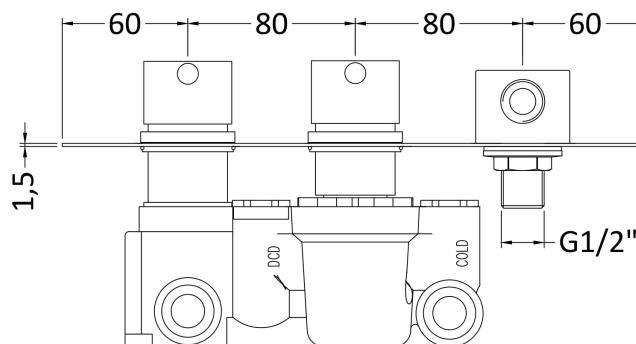

Sales Code: A3077

Description: Volt Twin Thermo Valve W/ Built In Div

Product Dimensions

Length (mm):	
Width (mm):	280
Height (mm):	120
Depth (mm):	136
Nett Weight (kg):	4.05

Packaging Dimensions

Length (mm):	250
Width (mm):	240
Height (mm):	130
Gross Weight (kg):	4.05

Packaging Data

Box Colour:	White Cardboard Box
Box Qty:	1
Label Size:	100 x 50
Label Colour:	White Label
Label Qty:	1

Outer Box Dimensions (If Applicable)

Length (mm):	
Width (mm):	
Height (mm):	
Depth (mm):	
Gross Weight (kg):	
Barcode:	5055275832929

Product Details

Country of Origin:	United Kingdom
Fitting Instruction:	No
Product Material:	Brass/ABS
Mount Type:	Wall
Outlet Elbow Supplied:	Not Applicable
Easy Clean:	Not Applicable
Head Included:	No
Handset Included:	No
Body Jets Included:	Not Applicable
No of Body Jets:	Not Applicable
Operating Pressure (bar):	0.2
Valve/Cartridge Type:	1/4 Turn Ceramic Disc
Flow Rates (L/min):	0.1 bar: N/A 0.5 bar: 13 1 bar: 17 2 bar: 24 3 bar: 27
TMV2 Approved:	No Approval No: N/A
TMV3 Approved:	No Approval No: N/A
WRAS Approved:	No Approval No: N/A
Head Function:	Not Applicable
Handset Function:	Not Applicable
Body Jet Info:	Not Applicable
Pipe Size:	22 mm (3/4" Bsp)
Pipe Centres:	125mm
Colour/Finish:	Chrome
Hose Included:	No
No. of Outlets:	1