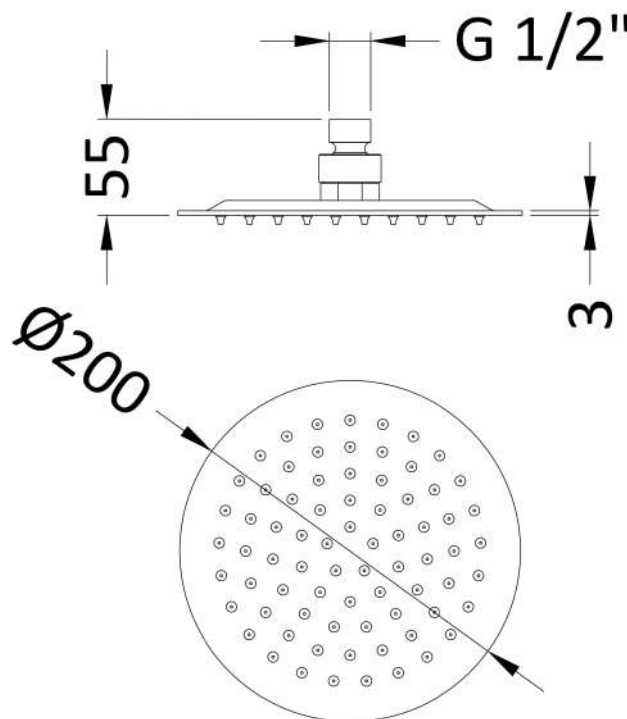

Sales Code: A3082

Description: Round Fixed Head 200mm Diameter

Product Dimensions

Length (mm):	
Width (mm):	200
Height (mm):	56
Depth (mm):	200
Nett Weight (kg):	0.92

Packaging Dimensions

Length (mm):	210
Width (mm):	100
Height (mm):	
Gross Weight (kg):	0.92

Packaging Data

Box Colour:	White Cardboard Box
Box Qty:	1
Label Size:	100 x 50
Label Colour:	White Label
Label Qty:	2

Outer Box Dimensions (If Applicable)

Length (mm):	
Width (mm):	500
Height (mm):	430
Depth (mm):	230
Gross Weight (kg):	9
Barcode:	5055146179887

Product Details

Country of Origin:	China
Fitting Instruction:	No
Product Material:	Stainless Steel
Mount Type:	Wall, Surface
Outlet Elbow Supplied:	No
Easy Clean:	Not Applicable
Head Included:	Yes
Handset Included:	No
Body Jets Included:	Not Applicable
No of Body Jets:	Not Applicable
Operating Pressure (bar):	0.5
Valve/Cartridge Type:	Not Applicable
Flow Rates (L/min):	0.1 bar: N/A 0.5 bar: N/A 1 bar: N/A 2 bar: N/A 3 bar: N/A
TMV2 Approved:	No Approval No: N/A
TMV3 Approved:	No Approval No: N/A
WRAS Approved:	No Approval No: N/A
Head Function:	Single
Handset Function:	Not Applicable
Body Jet Info:	Not Applicable
Pipe Size:	Not Applicable
Pipe Centres:	N/A
Colour/Finish:	Chrome
Hose Included:	Not Applicable
No. of Outlets:	N/A