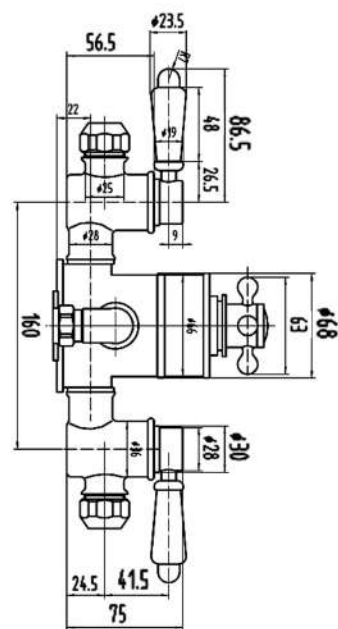

Sales Code: A3089E

Description: Triple Exposed Thermo Shower Valve

Product Dimensions

Length (mm):	
Width (mm):	179
Height (mm):	333
Depth (mm):	134
Nett Weight (kg):	3.7

Packaging Dimensions

Length (mm):	245
Width (mm):	215
Height (mm):	170
Gross Weight (kg):	3.7

Packaging Data

Box Colour:	White Cardboard Box
Box Qty:	0
Label Size:	0 x 0
Label Colour:	White Label
Label Qty:	0

Outer Box Dimensions (If Applicable)

Length (mm):	
Width (mm):	500
Height (mm):	380
Depth (mm):	455
Gross Weight (kg):	30
Barcode:	5055146184119

Product Details

Country of Origin:	United Kingdom
Fitting Instruction:	Yes
Product Material:	Brass
Mount Type:	Wall
Outlet Elbow Supplied:	No
Easy Clean:	Not Applicable
Head Included:	No
Handset Included:	No
Body Jets Included:	No
No of Body Jets:	Not Applicable
Operating Pressure (bar):	0.1
Valve/Cartridge Type:	1/4 Turn Ceramic Disc
Flow Rates (L/min):	0.1 bar: 4.5 0.5 bar: 13 1 bar: 18.5 2 bar: 26 3 bar: 33
TMV2 Approved:	No Approval No: N/A
TMV3 Approved:	No Approval No: N/A
WRAS Approved:	No Approval No: N/A
Head Function:	Not Applicable
Handset Function:	Not Applicable
Body Jet Info:	Not Applicable
Pipe Size:	15 mm (1/2" Bsp)
Pipe Centres:	146.8 mm
Colour/Finish:	Chrome
Hose Included:	Not Applicable
No. of Outlets:	2