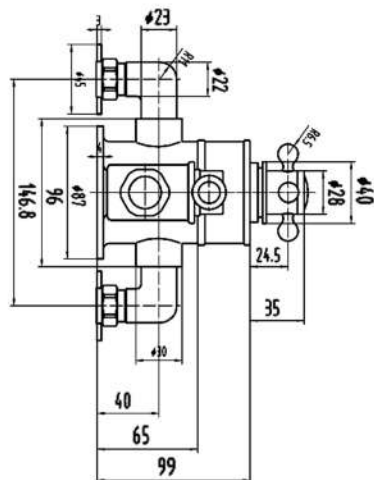

Sales Code: A3089E

Description: Triple Exposed Thermo Shower Valve

Product Dimensions

Length (mm):	
Width (mm):	179
Height (mm):	333
Depth (mm):	134
Nett Weight (kg):	3.7

Packaging Dimensions

Length (mm):	245
Width (mm):	215
Height (mm):	170
Gross Weight (kg):	3.7

Packaging Data

Box Colour:	White Cardboard Box
Box Qty:	0
Label Size:	0 x 0
Label Colour:	White Label
Label Qty:	0

Outer Box Dimensions (If Applicable)

Length (mm):	
Width (mm):	500
Height (mm):	380
Depth (mm):	455
Gross Weight (kg):	30
Barcode:	5055146184119

Product Details

Country of Origin:	United Kingdom
Fitting Instruction:	Yes
Product Material:	Brass
Mount Type:	Wall
Outlet Elbow Supplied:	No
Easy Clean:	Not Applicable
Head Included:	No
Handset Included:	No
Body Jets Included:	No
No of Body Jets:	Not Applicable
Operating Pressure (bar):	0.1
Valve/Cartridge Type:	1/4 Turn Ceramic Disc
Flow Rates (L/min):	0.1 bar: 4.5 0.5 bar: 13 1 bar: 18.5 2 bar: 26 3 bar: 33
TMV2 Approved:	No Approval No: N/A
TMV3 Approved:	No Approval No: N/A
WRAS Approved:	No Approval No: N/A
Head Function:	Not Applicable
Handset Function:	Not Applicable
Body Jet Info:	Not Applicable
Pipe Size:	15 mm (1/2" Bsp)
Pipe Centres:	146.8 mm
Colour/Finish:	Chrome
Hose Included:	Not Applicable
No. of Outlets:	2