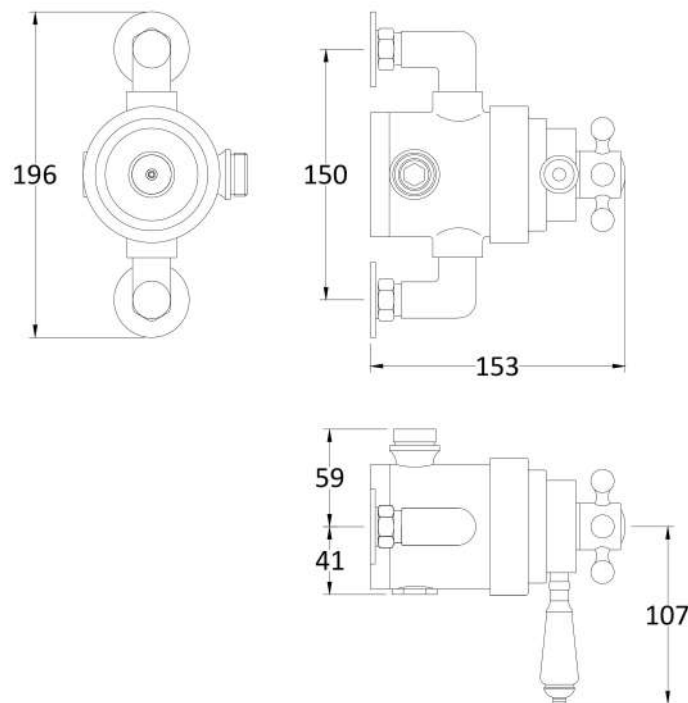

### Product Dimensions

Length (mm):	
Width (mm):	196
Height (mm):	166
Depth (mm):	153
Nett Weight (kg):	3.2

### Packaging Dimensions

Length (mm):	240
Width (mm):	240
Height (mm):	185
Gross Weight (kg):	3.44

### Outer Box Dimensions (If Applicable)

Length (mm):	
Width (mm):	500
Height (mm):	405
Depth (mm):	265
Gross Weight (kg):	14
Barcode:	5055146181538

### Product Details

Country of Origin:	United Kingdom
Fitting Instruction:	Yes
Product Material:	Brass
Mount Type:	Surface
Outlet Elbow Supplied:	No
Easy Clean:	Not Applicable
Head Included:	No
Handset Included:	No
Body Jets Included:	No
No of Body Jets:	Not Applicable
Operating Pressure (bar):	0.1
Valve/Cartridge Type:	1/4 Turn
Flow Rates (L/min):	0.1 bar: 5.5    0.5 bar: 14.5    1 bar: 22    2 bar: 30    3 bar: 35
TMV2 Approved:	No    Approval No: N/A
TMV3 Approved:	No    Approval No: N/A
WRAS Approved:	No    Approval No: N/A
Head Function:	Not Applicable
Handset Function:	Not Applicable
Body Jet Info:	Not Applicable
Pipe Size:	15 mm (1/2" Bsp)
Pipe Centres:	150 mm
Colour/Finish:	Chrome
Hose Included:	Not Applicable
No. of Outlets:	1