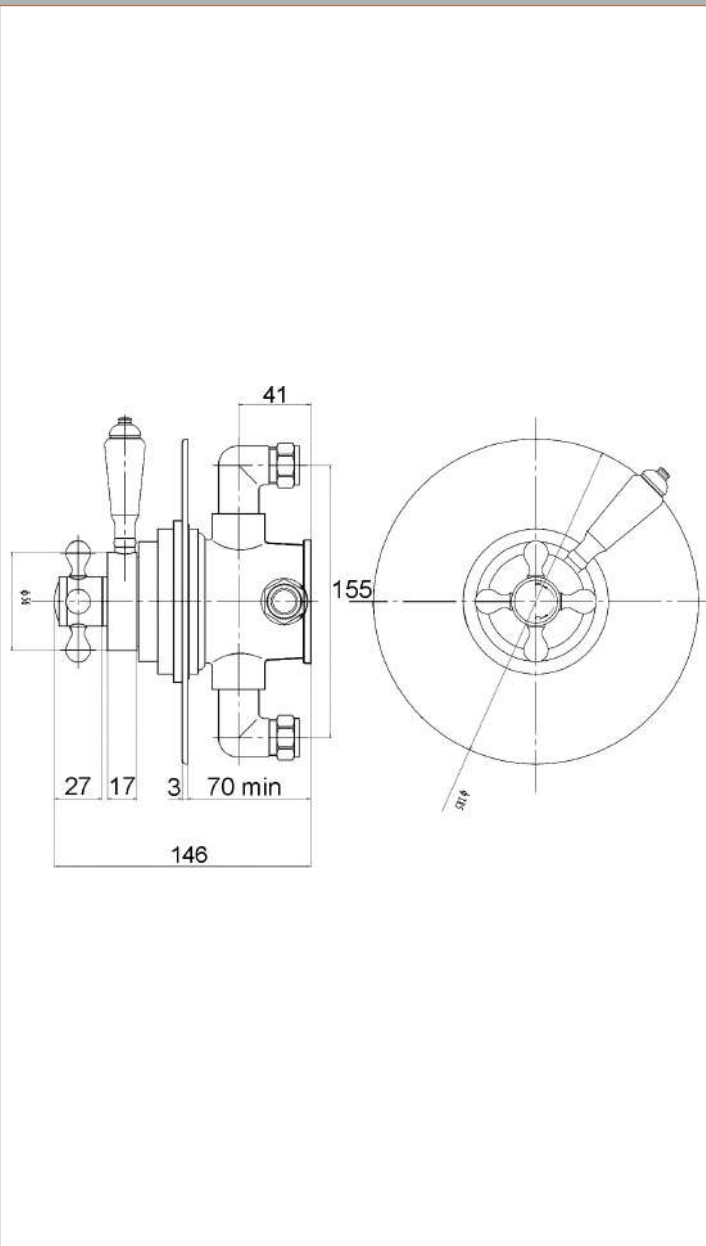

Sales Code: A3092C

Description: Traditional Dual Conc Thermo Valve

### Product Dimensions

Length (mm):	
Width (mm):	185
Height (mm):	196
Depth (mm):	146
Nett Weight (kg):	3.28

### Packaging Dimensions

Length (mm):	240
Width (mm):	240
Height (mm):	195
Gross Weight (kg):	3.28

### Outer Box Dimensions (If Applicable)

Length (mm):	
Width (mm):	500
Height (mm):	410
Depth (mm):	265
Gross Weight (kg):	
Barcode:	5055275832936