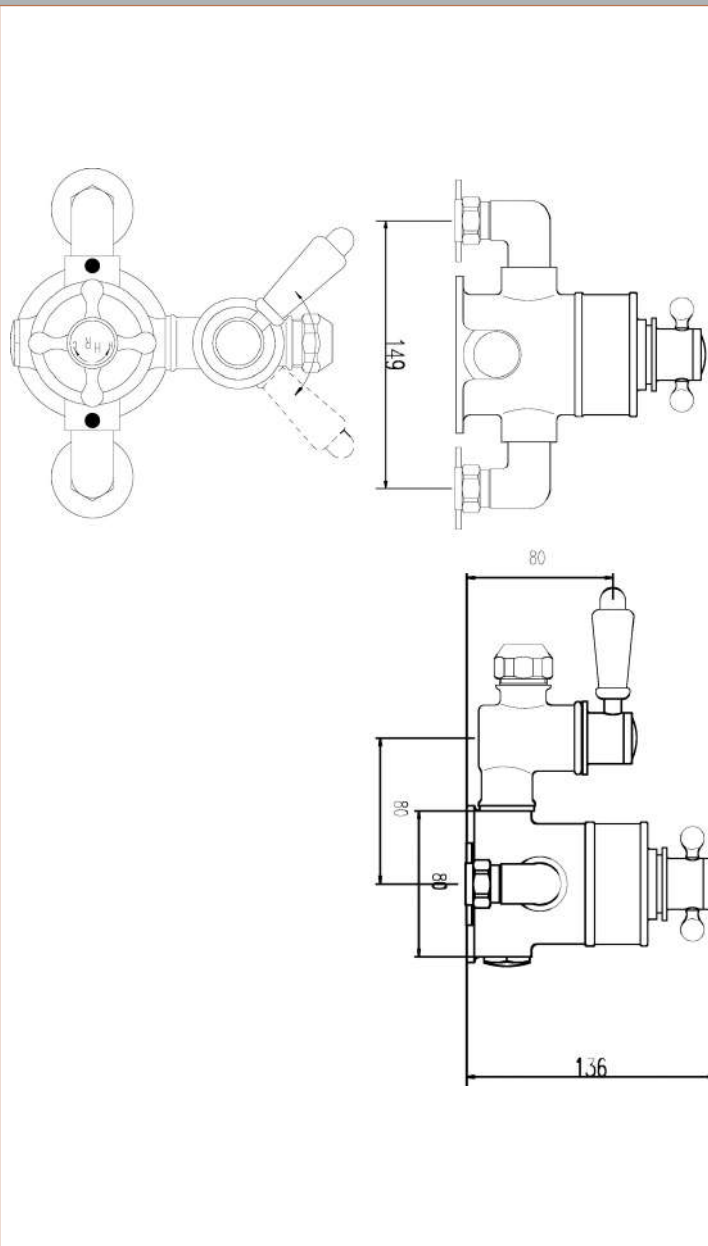

Sales Code: A3099E

Description: Traditional Twin Exposed Thermo Valve

Product Dimensions

Length (mm):	
Width (mm):	149
Height (mm):	160
Depth (mm):	136
Nett Weight (kg):	3.17

Packaging Dimensions

Length (mm):	245
Width (mm):	215
Height (mm):	170
Gross Weight (kg):	3.17

Packaging Data

Box Colour:	White Cardboard Box
Box Qty:	0
Label Size:	0 x 0
Label Colour:	White Label
Label Qty:	0

Outer Box Dimensions (If Applicable)

Length (mm):	
Width (mm):	455
Height (mm):	370
Depth (mm):	500
Gross Weight (kg):	25
Barcode:	5055146181552

Product Details

Country of Origin:	United Kingdom
Fitting Instruction:	Yes
Product Material:	Brass
Mount Type:	Wall
Outlet Elbow Supplied:	No
Easy Clean:	Not Applicable
Head Included:	No
Handset Included:	No
Body Jets Included:	No
No of Body Jets:	Not Applicable
Operating Pressure (bar):	0.1
Valve/Cartridge Type:	1/4 Turn Ceramic Disc
Flow Rates (L/min):	0.1 bar: 4.5 0.5 bar: 13 1 bar: 18.5 2 bar: 26 3 bar: 33
TMV2 Approved:	No Approval No: N/A
TMV3 Approved:	No Approval No: N/A
WRAS Approved:	No Approval No: N/A
Head Function:	Not Applicable
Handset Function:	Not Applicable
Body Jet Info:	Not Applicable
Pipe Size:	15 mm (1/2" Bsp)
Pipe Centres:	150 mm
Colour/Finish:	Chrome
Hose Included:	Not Applicable
No. of Outlets:	1