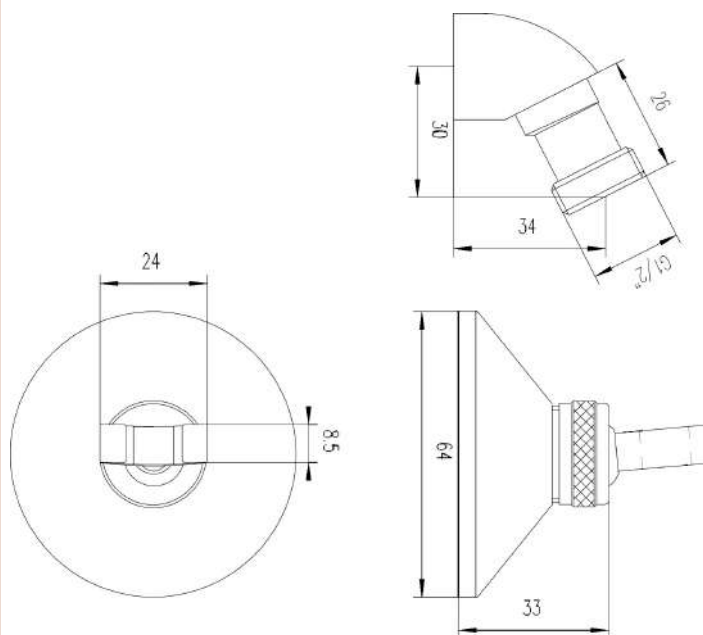

Sales Code: A310A

Description: Wall Bracket & Elbow

Product Dimensions

Length (mm):	
Width (mm):	64
Height (mm):	64
Depth (mm):	34
Nett Weight (kg):	0.21

Packaging Dimensions

Length (mm):	70
Width (mm):	70
Height (mm):	70
Gross Weight (kg):	0.21

Packaging Data

Box Colour:	White Cardboard Box
Box Qty:	0
Label Size:	0 x 0
Label Colour:	White Label
Label Qty:	0

Outer Box Dimensions (If Applicable)

Length (mm):	
Width (mm):	
Height (mm):	
Depth (mm):	
Gross Weight (kg):	17
Barcode:	5055146100607

Product Details

Country of Origin:	China
Fitting Instruction:	No
Product Material:	Brass
Mount Type:	Wall
Outlet Elbow Supplied:	Yes
Easy Clean:	Not Applicable
Head Included:	No
Handset Included:	Not Applicable
Body Jets Included:	Not Applicable
No of Body Jets:	Not Applicable
Operating Pressure (bar):	
Valve/Cartridge Type:	Not Applicable
Flow Rates (L/min):	0.1 bar: N/A 0.5 bar: N/A 1 bar: N/A 2 bar: N/A 3 bar: N/A
TMV2 Approved:	No Approval No: N/A
TMV3 Approved:	No Approval No: N/A
WRAS Approved:	No Approval No: N/A
Head Function:	Not Applicable
Handset Function:	Not Applicable
Body Jet Info:	Not Applicable
Pipe Size:	Not Applicable
Pipe Centres:	N/A
Colour/Finish:	Chrome
Hose Included:	No
No. of Outlets:	N/A