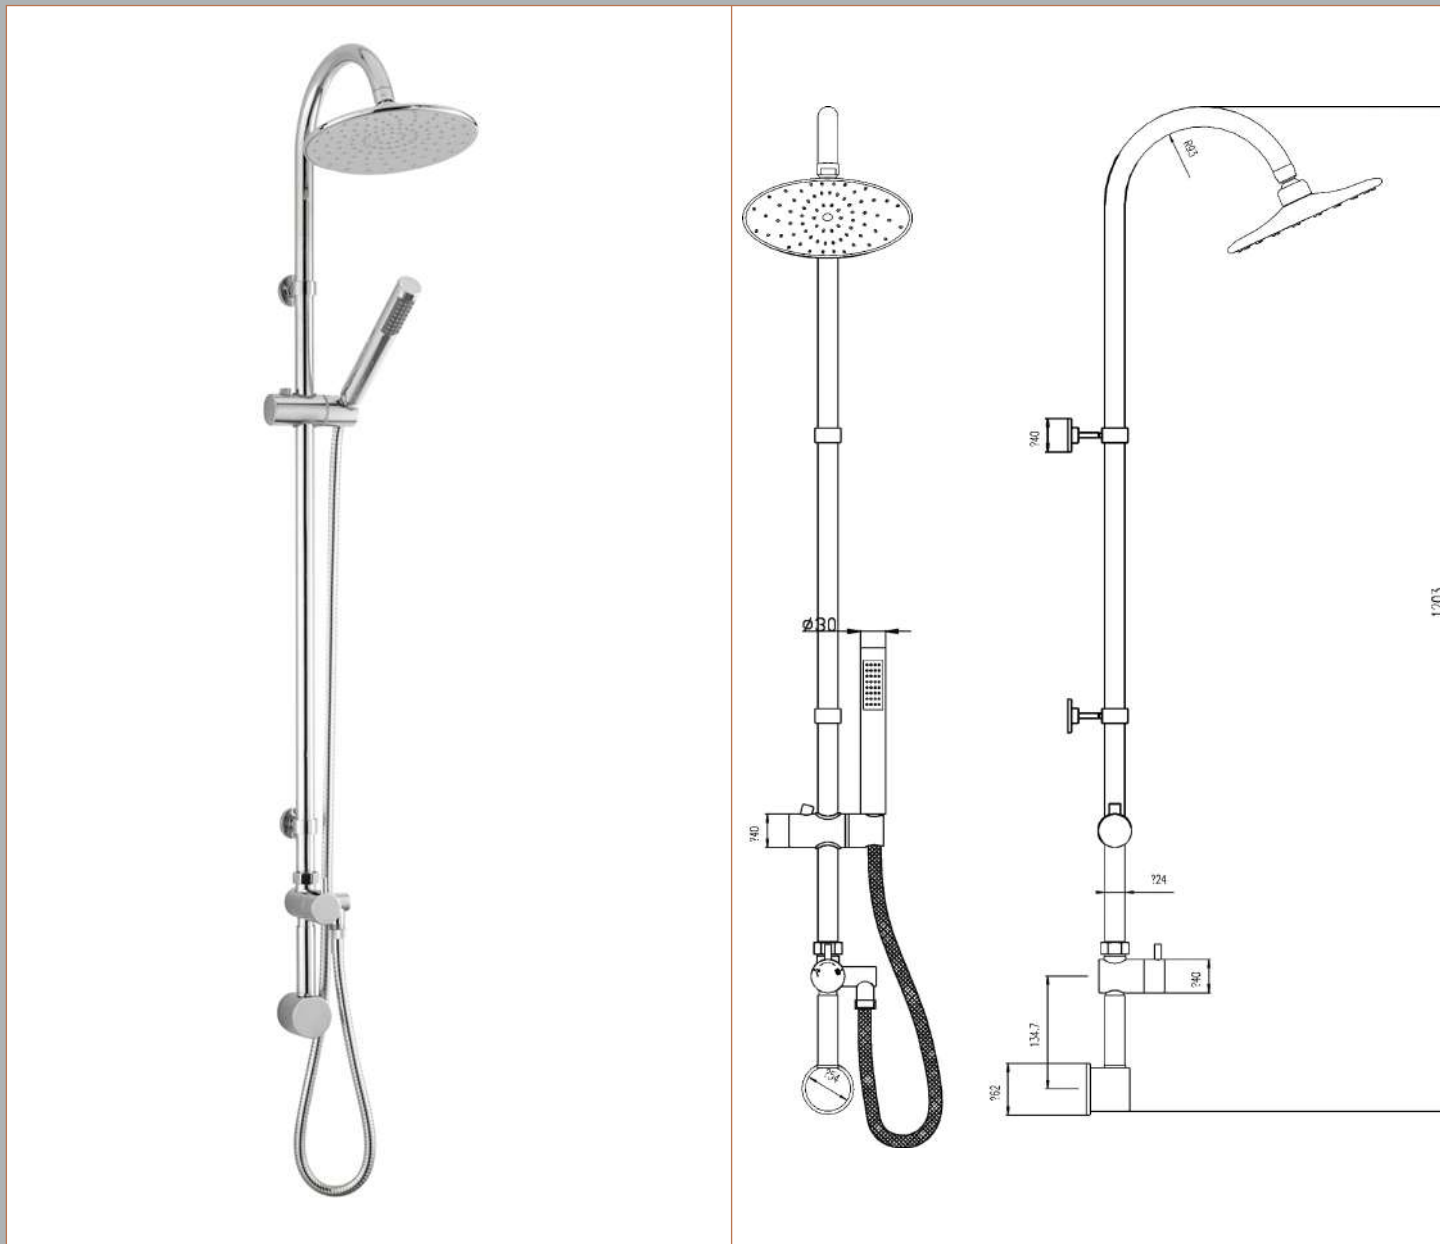

Sales Code: A3115

Description: Destiny Shower Kit W/ Conc Outlet Elbow

Product Dimensions

Length (mm):	
Width (mm):	200
Height (mm):	1203
Depth (mm):	380
Nett Weight (kg):	3.74

Packaging Dimensions

Length (mm):	1070
Width (mm):	265
Height (mm):	110
Gross Weight (kg):	3.74

Packaging Data

Box Colour:	White Cardboard Box
Box Qty:	0
Label Size:	0 x 0
Label Colour:	White Label
Label Qty:	0

Outer Box Dimensions (If Applicable)

Length (mm):	
Width (mm):	1080
Height (mm):	245
Depth (mm):	570
Gross Weight (kg):	15
Barcode:	5055369008797

Product Details

Country of Origin:	United Kingdom
Fitting Instruction:	No
Product Material:	Brass/ABS
Mount Type:	Surface
Outlet Elbow Supplied:	No
Easy Clean:	Yes
Head Included:	Yes
Handset Included:	Yes
Body Jets Included:	No
No of Body Jets:	Not Applicable
Operating Pressure (bar):	1
Valve/Cartridge Type:	Not Applicable
Flow Rates (L/min):	0.1 bar: N/A 0.5 bar: N/A 1 bar: N/A 2 bar: N/A 3 bar: N/A
TMV2 Approved:	No Approval No: N/A
TMV3 Approved:	No Approval No: N/A
WRAS Approved:	No Approval No: N/A
Head Function:	Single
Handset Function:	Single Setting
Body Jet Info:	Not Applicable
Pipe Size:	15 mm (1/2" Bsp)
Pipe Centres:	N/A
Colour/Finish:	Chrome
Hose Included:	Yes
No. of Outlets:	2