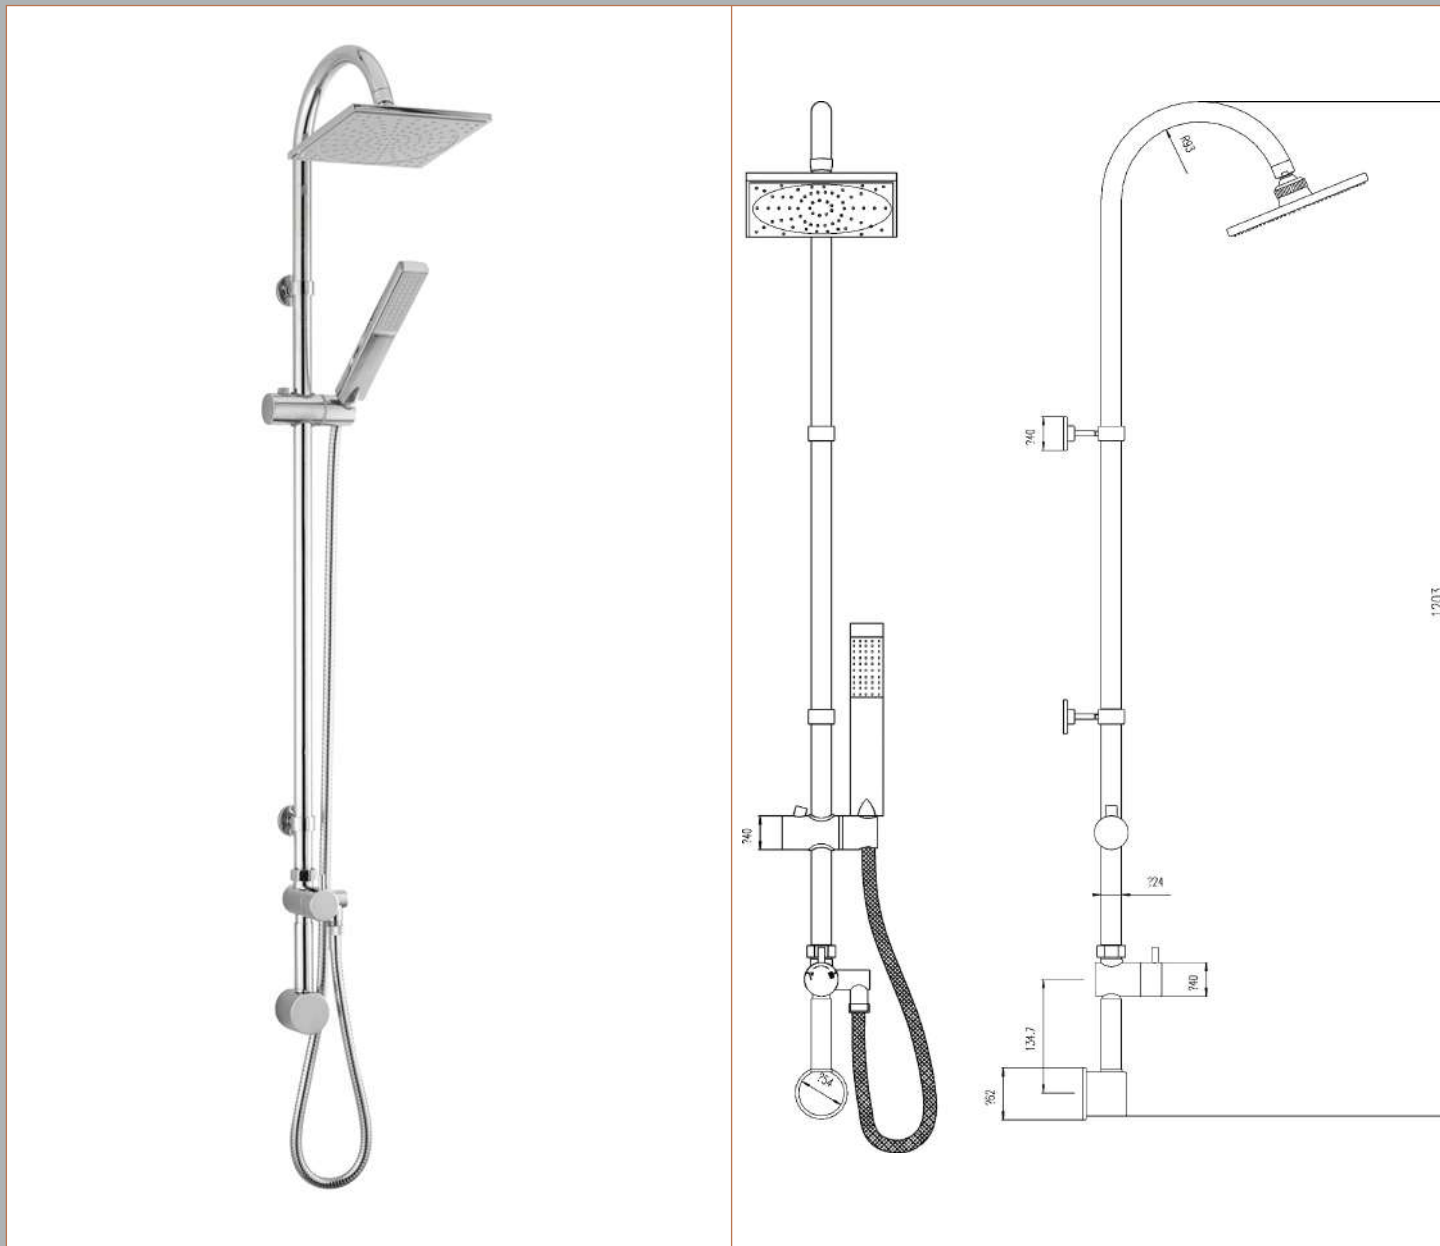

Sales Code: A3116

Description: Worth Shower Kit With Conc Outlet Elbow

### Product Dimensions

Length (mm):	
Width (mm):	200
Height (mm):	1203
Depth (mm):	380
Nett Weight (kg):	4.09

### Outer Box Dimensions (If Applicable)

Length (mm):	
Width (mm):	1090
Height (mm):	245
Depth (mm):	570
Gross Weight (kg):	16
Barcode:	5055369008803

### Product Details

Country of Origin:	United Kingdom
Fitting Instruction:	No
Product Material:	Brass/ABS
Mount Type:	Surface
Outlet Elbow Supplied:	No
Easy Clean:	Yes
Head Included:	Yes
Handset Included:	Yes
Body Jets Included:	No
No of Body Jets:	Not Applicable
Operating Pressure (bar):	1
Valve/Cartridge Type:	Not Applicable
Flow Rates (L/min):	0.1 bar: N/A 0.5 bar: N/A 1 bar: N/A 2 bar: N/A 3 bar: N/A
TMV2 Approved:	No Approval No: N/A
TMV3 Approved:	No Approval No: N/A
WRAS Approved:	No Approval No: N/A
Head Function:	Single
Handset Function:	Single Setting
Body Jet Info:	Not Applicable
Pipe Size:	15 mm (1/2" Bsp)
Pipe Centres:	N/A
Colour/Finish:	Chrome
Hose Included:	Yes
No. of Outlets:	2