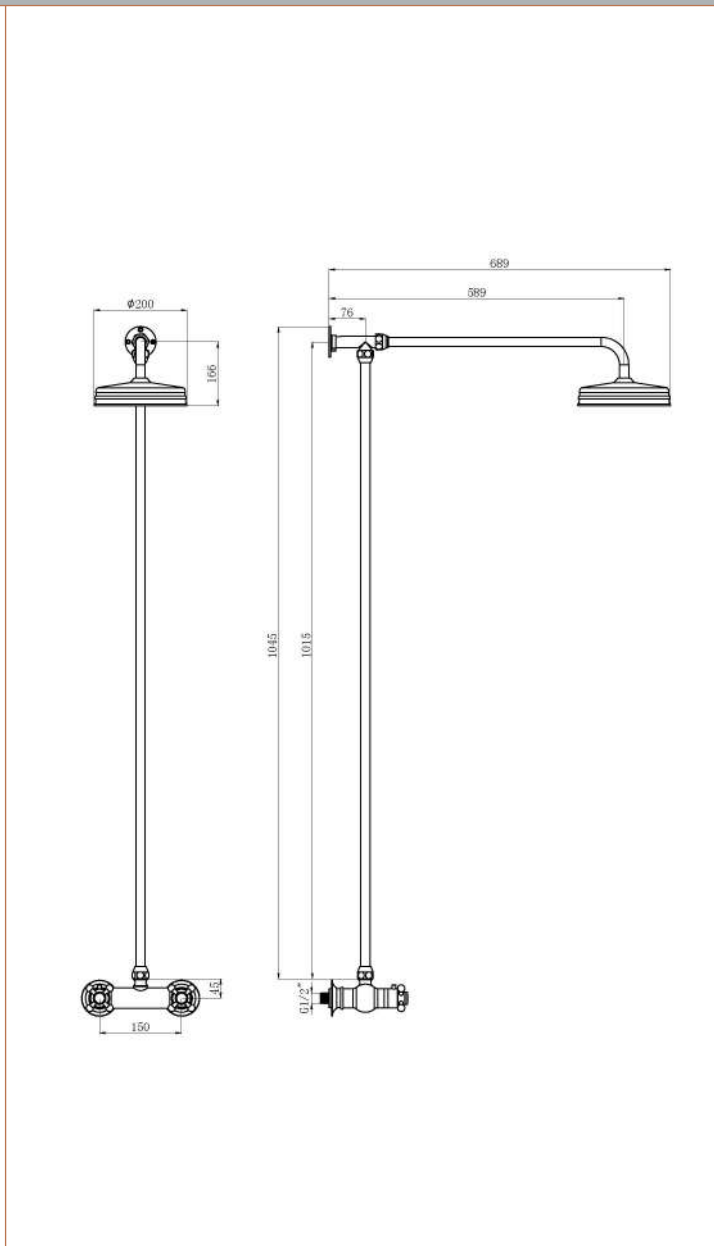

Sales Code: A3118

Description: Trad Ther Shower Valve And Rigid Riser

Product Dimensions

Length (mm):	
Width (mm):	200
Height (mm):	1045
Depth (mm):	689
Nett Weight (kg):	6

Packaging Dimensions

Length (mm):	75
Width (mm):	130
Height (mm):	1082
Gross Weight (kg):	6

Packaging Data

Box Colour:	White Cardboard Box
Box Qty:	0
Label Size:	0 x 0
Label Colour:	White Label
Label Qty:	0

Outer Box Dimensions (If Applicable)

Length (mm):	
Width (mm):	
Height (mm):	
Depth (mm):	
Gross Weight (kg):	
Barcode:	5056211803393

Product Details

Country of Origin:	China
Fitting Instruction:	Yes
Product Material:	Brass
Mount Type:	Wall
Outlet Elbow Supplied:	Not Applicable
Easy Clean:	No
Head Included:	Yes
Handset Included:	Yes
Body Jets Included:	No
No of Body Jets:	Not Applicable
Operating Pressure (bar):	0.5
Valve/Cartridge Type:	1/4 Turn Ceramic Disc
Flow Rates (L/min):	0.1 bar: N/A 0.5 bar: 7.3 1 bar: 10.4 2 bar: 14.9 3 bar: 18.3
TMV2 Approved:	No Approval No: N/A
TMV3 Approved:	No Approval No: N/A
WRAS Approved:	No Approval No: N/A
Head Function:	Single
Handset Function:	Single Setting
Body Jet Info:	Not Applicable
Pipe Size:	18 mm
Pipe Centres:	150
Colour/Finish:	Chrome
Hose Included:	Not Applicable
No. of Outlets:	1