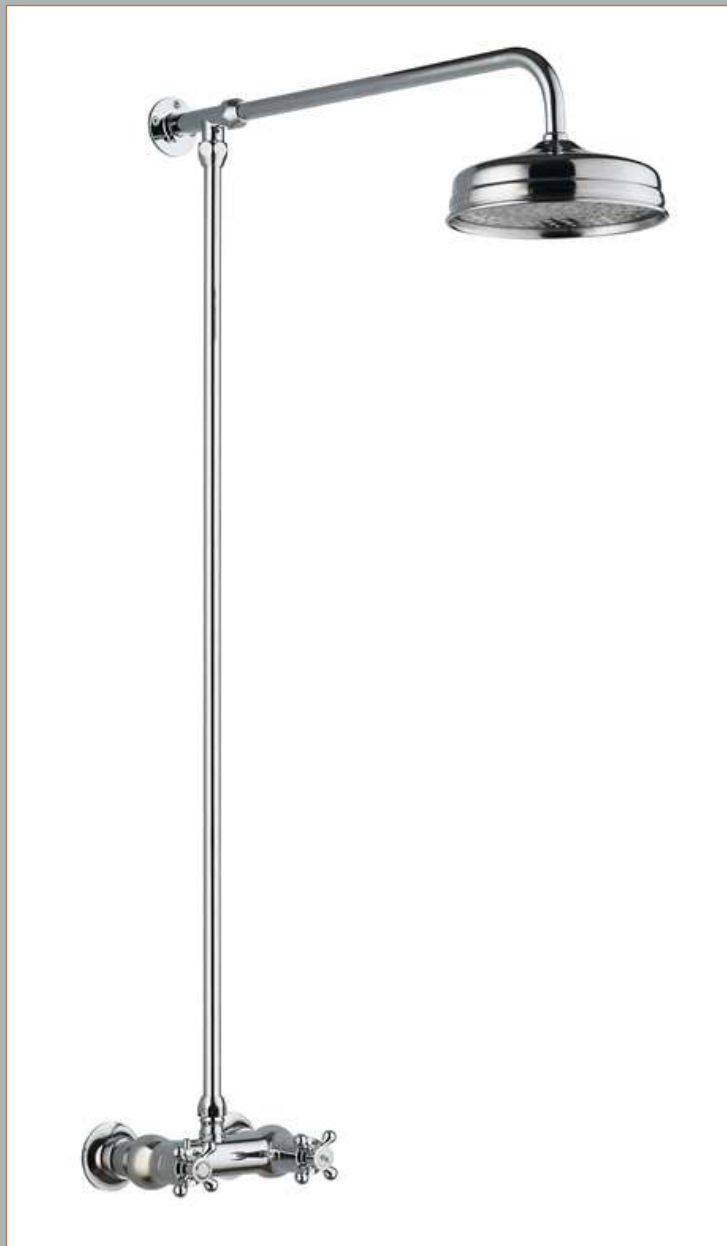

Sales Code: A3118

Description: Trad Ther Shower Valve And Rigid Riser

Product Dimensions

Length (mm):	
Width (mm):	200
Height (mm):	1045
Depth (mm):	689
Nett Weight (kg):	6

Packaging Dimensions

Length (mm):	75
Width (mm):	130
Height (mm):	1082
Gross Weight (kg):	6

Packaging Data

Box Colour:	White Cardboard Box
Box Qty:	0
Label Size:	0 x 0
Label Colour:	White Label
Label Qty:	0

Outer Box Dimensions (If Applicable)

Length (mm):	
Width (mm):	
Height (mm):	
Depth (mm):	
Gross Weight (kg):	
Barcode:	5056211803393

Product Details

Country of Origin:	China
Fitting Instruction:	Yes
Product Material:	Brass
Mount Type:	Wall
Outlet Elbow Supplied:	Not Applicable
Easy Clean:	No
Head Included:	Yes
Handset Included:	Yes
Body Jets Included:	No
No of Body Jets:	Not Applicable
Operating Pressure (bar):	0.5
Valve/Cartridge Type:	1/4 Turn Ceramic Disc
Flow Rates (L/min):	0.1 bar: N/A 0.5 bar: 7.3 1 bar: 10.4 2 bar: 14.9 3 bar: 18.3
TMV2 Approved:	No Approval No: N/A
TMV3 Approved:	No Approval No: N/A
WRAS Approved:	No Approval No: N/A
Head Function:	Single
Handset Function:	Single Setting
Body Jet Info:	Not Applicable
Pipe Size:	18 mm
Pipe Centres:	150
Colour/Finish:	Chrome
Hose Included:	Not Applicable
No. of Outlets:	1