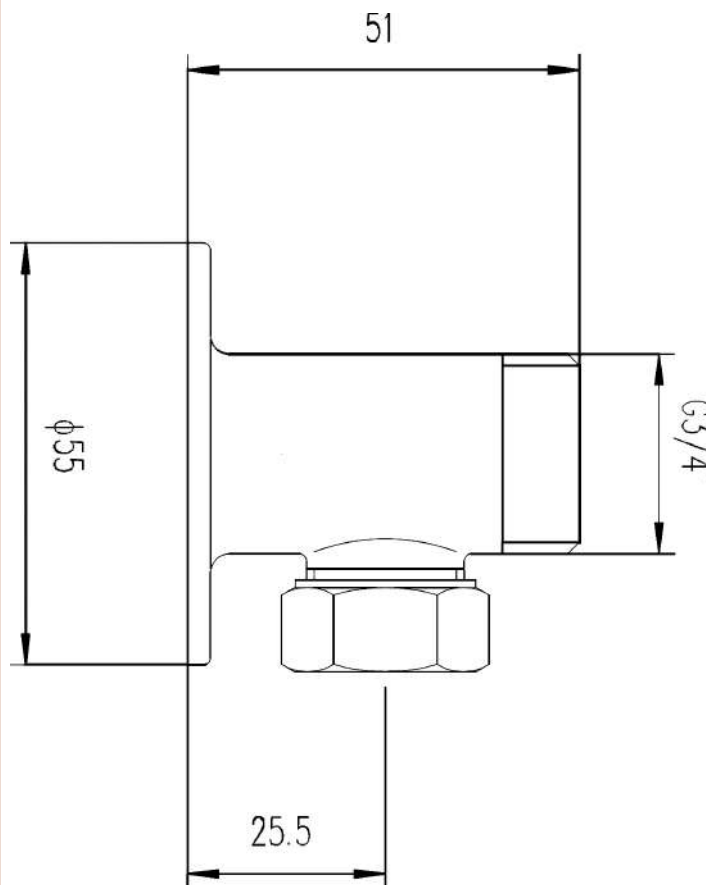

Sales Code: A312

Description: Back Plate Elbow Unions

Product Dimensions

Length (mm):	
Width (mm):	55
Height (mm):	55
Depth (mm):	51
Nett Weight (kg):	0.48

Packaging Dimensions

Length (mm):	110
Width (mm):	100
Height (mm):	55
Gross Weight (kg):	0.48

Packaging Data

Box Colour:	White Cardboard Box
Box Qty:	0
Label Size:	0 x 0
Label Colour:	White Label
Label Qty:	0

Outer Box Dimensions (If Applicable)

Length (mm):	
Width (mm):	
Height (mm):	
Depth (mm):	
Gross Weight (kg):	22
Barcode:	5055146137054

Product Details

Country of Origin:	China
Fitting Instruction:	No
Product Material:	Brass
Mount Type:	Wall
Outlet Elbow Supplied:	No
Easy Clean:	Not Applicable
Head Included:	No
Handset Included:	No
Body Jets Included:	No
No of Body Jets:	Not Applicable
Operating Pressure (bar):	
Valve/Cartridge Type:	Not Applicable
Flow Rates (L/min):	0.1 bar: N/A 0.5 bar: N/A 1 bar: N/A 2 bar: N/A 3 bar: N/A
TMV2 Approved:	No Approval No: N/A
TMV3 Approved:	No Approval No: N/A
WRAS Approved:	No Approval No: N/A
Head Function:	Not Applicable
Handset Function:	Not Applicable
Body Jet Info:	Not Applicable
Pipe Size:	15 mm (1/2" Bsp)
Pipe Centres:	N/A
Colour/Finish:	Chrome
Hose Included:	Not Applicable
No. of Outlets:	N/A