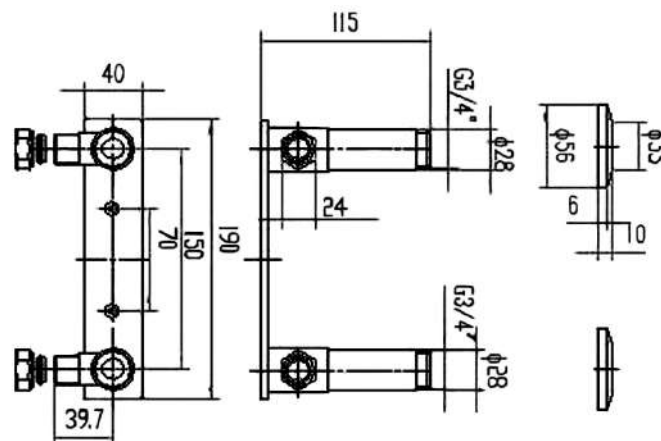

Sales Code: A313

Description: Fast Fit Bracket For Bar Thermostats

Product Dimensions

Length (mm):	
Width (mm):	190
Height (mm):	105
Depth (mm):	60
Nett Weight (kg):	1.04

Packaging Dimensions

Length (mm):	200
Width (mm):	140
Height (mm):	80
Gross Weight (kg):	1.04

Packaging Data

Box Colour:	White Cardboard Box
Box Qty:	0
Label Size:	0 x 0
Label Colour:	White Label
Label Qty:	0

Outer Box Dimensions (If Applicable)

Length (mm):	
Width (mm):	
Height (mm):	
Depth (mm):	
Gross Weight (kg):	17
Barcode:	5055146137146

Product Details

Country of Origin:	China
Fitting Instruction:	No
Product Material:	Brass
Mount Type:	Recessed
Outlet Elbow Supplied:	No
Easy Clean:	Not Applicable
Head Included:	No
Handset Included:	No
Body Jets Included:	No
No of Body Jets:	Not Applicable
Operating Pressure (bar):	
Valve/Cartridge Type:	Not Applicable
Flow Rates (L/min):	0.1 bar: N/A 0.5 bar: N/A 1 bar: N/A 2 bar: N/A 3 bar: N/A
TMV2 Approved:	No Approval No: N/A
TMV3 Approved:	No Approval No: N/A
WRAS Approved:	No Approval No: N/A
Head Function:	Not Applicable
Handset Function:	Not Applicable
Body Jet Info:	Not Applicable
Pipe Size:	15 mm (1/2" Bsp)
Pipe Centres:	N/A
Colour/Finish:	Chrome
Hose Included:	Not Applicable
No. of Outlets:	N/A