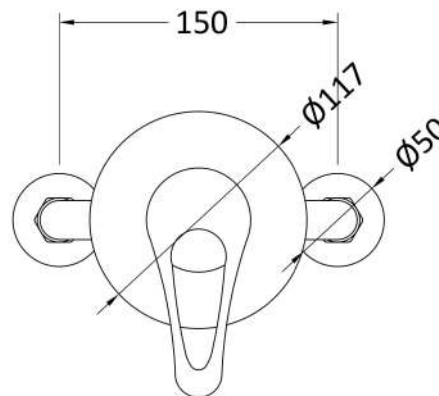

Sales Code: A3200

Description: Ocean Manual Concealed Or Exposed Valve

Product Dimensions

Length (mm):	
Width (mm):	150
Height (mm):	117
Depth (mm):	155
Nett Weight (kg):	1.72

Packaging Dimensions

Length (mm):	205
Width (mm):	120
Height (mm):	135
Gross Weight (kg):	1.72

Packaging Data

Box Colour:	White Cardboard Box
Box Qty:	0
Label Size:	0 x 0
Label Colour:	White Label
Label Qty:	0

Outer Box Dimensions (If Applicable)

Length (mm):	
Width (mm):	215
Height (mm):	285
Depth (mm):	500
Gross Weight (kg):	14
Barcode:	5055146103196

Product Details

Country of Origin:	China
Fitting Instruction:	Yes
Product Material:	Brass
Mount Type:	Wall
Outlet Elbow Supplied:	No
Easy Clean:	Not Applicable
Head Included:	No
Handset Included:	No
Body Jets Included:	No
No of Body Jets:	Not Applicable
Operating Pressure (bar):	0.2
Valve/Cartridge Type:	Single Lever Cartridge
Flow Rates (L/min):	0.1 bar: 5 0.5 bar: 10 1 bar: 14 2 bar: 20 3 bar: 26
TMV2 Approved:	No Approval No: N/A
TMV3 Approved:	No Approval No: N/A
WRAS Approved:	No Approval No: N/A
Head Function:	Not Applicable
Handset Function:	Not Applicable
Body Jet Info:	Not Applicable
Pipe Size:	15 mm (1/2" Bsp)
Pipe Centres:	150 mm
Colour/Finish:	Chrome
Hose Included:	Not Applicable
No. of Outlets:	1