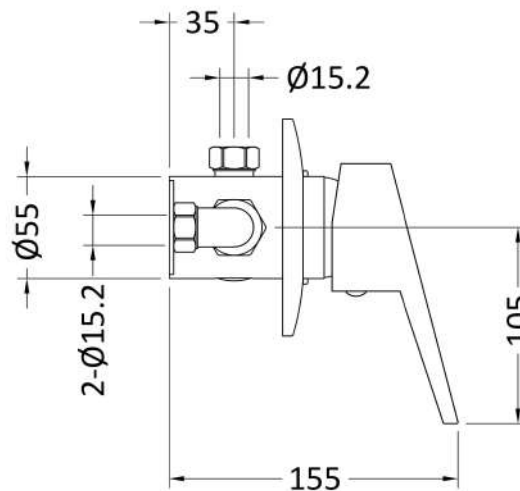

Sales Code: A3200

Description: Ocean Manual Concealed Or Exposed Valve

Product Dimensions

Length (mm):	
Width (mm):	150
Height (mm):	117
Depth (mm):	155
Nett Weight (kg):	1.72

Packaging Dimensions

Length (mm):	205
Width (mm):	120
Height (mm):	135
Gross Weight (kg):	1.72

Packaging Data

Box Colour:	White Cardboard Box
Box Qty:	0
Label Size:	0 x 0
Label Colour:	White Label
Label Qty:	0

Outer Box Dimensions (If Applicable)

Length (mm):	
Width (mm):	215
Height (mm):	285
Depth (mm):	500
Gross Weight (kg):	14
Barcode:	5055146103196

Product Details

Country of Origin:	China
Fitting Instruction:	Yes
Product Material:	Brass
Mount Type:	Wall
Outlet Elbow Supplied:	No
Easy Clean:	Not Applicable
Head Included:	No
Handset Included:	No
Body Jets Included:	No
No of Body Jets:	Not Applicable
Operating Pressure (bar):	0.2
Valve/Cartridge Type:	Single Lever Cartridge
Flow Rates (L/min):	0.1 bar: 5 0.5 bar: 10 1 bar: 14 2 bar: 20 3 bar: 26
TMV2 Approved:	No Approval No: N/A
TMV3 Approved:	No Approval No: N/A
WRAS Approved:	No Approval No: N/A
Head Function:	Not Applicable
Handset Function:	Not Applicable
Body Jet Info:	Not Applicable
Pipe Size:	15 mm (1/2" Bsp)
Pipe Centres:	150 mm
Colour/Finish:	Chrome
Hose Included:	Not Applicable
No. of Outlets:	1