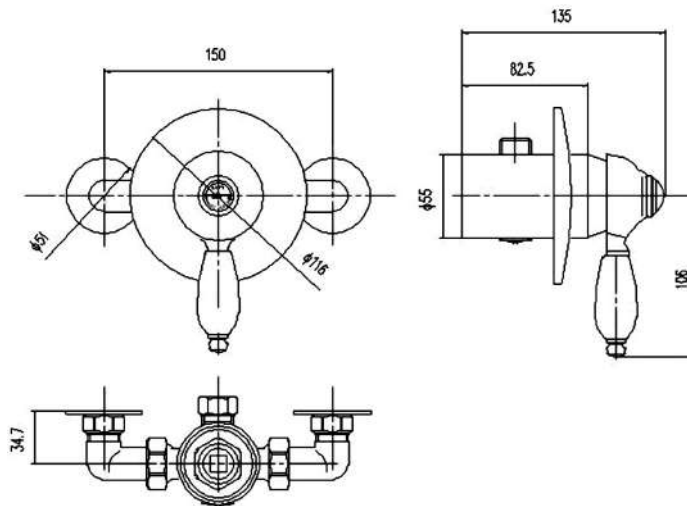

Sales Code: A3201

Description: Nostalgic Manual Conc Or Exposed Valve

Product Dimensions

Length (mm):	
Width (mm):	150
Height (mm):	35
Depth (mm):	135
Nett Weight (kg):	1.76

Packaging Dimensions

Length (mm):	205
Width (mm):	120
Height (mm):	135
Gross Weight (kg):	1.76

Packaging Data

Box Colour:	White Cardboard Box
Box Qty:	0
Label Size:	0 x 0
Label Colour:	White Label
Label Qty:	0

Outer Box Dimensions (If Applicable)

Length (mm):	
Width (mm):	215
Height (mm):	285
Depth (mm):	500
Gross Weight (kg):	14
Barcode:	5055146110248

Product Details

Country of Origin:	China
Fitting Instruction:	Yes
Product Material:	Brass
Mount Type:	Wall
Outlet Elbow Supplied:	No
Easy Clean:	Not Applicable
Head Included:	No
Handset Included:	No
Body Jets Included:	No
No of Body Jets:	Not Applicable
Operating Pressure (bar):	0.2
Valve/Cartridge Type:	Single Lever Cartridge
Flow Rates (L/min):	0.1 bar: 5 0.5 bar: 10 1 bar: 14 2 bar: 20 3 bar: 26
TMV2 Approved:	No Approval No: N/A
TMV3 Approved:	No Approval No: N/A
WRAS Approved:	No Approval No: N/A
Head Function:	Not Applicable
Handset Function:	Not Applicable
Body Jet Info:	Not Applicable
Pipe Size:	15 mm (1/2" Bsp)
Pipe Centres:	150 mm
Colour/Finish:	Chrome
Hose Included:	Not Applicable
No. of Outlets:	1