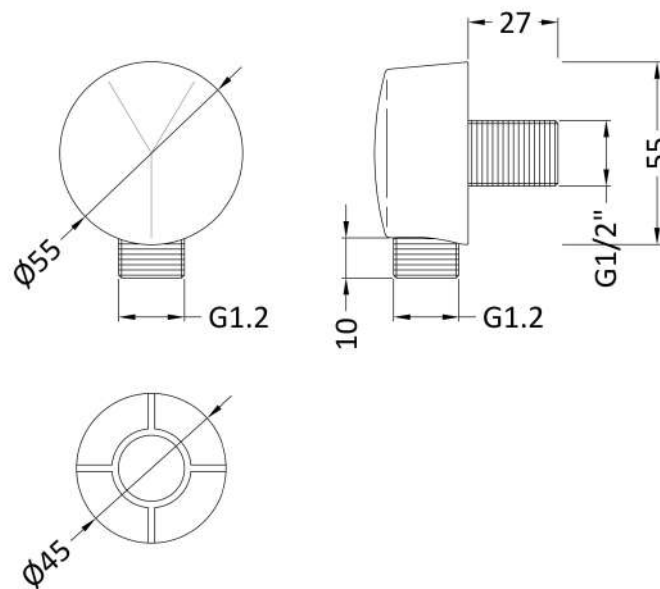

Sales Code: A3203

Description: Outlet Elbow

Product Dimensions

Length (mm):	
Width (mm):	53
Height (mm):	53
Depth (mm):	26
Nett Weight (kg):	0.2

Packaging Dimensions

Length (mm):	80
Width (mm):	55
Height (mm):	55
Gross Weight (kg):	0.2

Packaging Data

Box Colour:	White Cardboard Box
Box Qty:	0
Label Size:	0 x 0
Label Colour:	White Label
Label Qty:	0

Outer Box Dimensions (If Applicable)

Length (mm):	
Width (mm):	300
Height (mm):	250
Depth (mm):	420
Gross Weight (kg):	20
Barcode:	5055146110200

Product Details

Country of Origin:	China
Fitting Instruction:	No
Product Material:	ABS
Mount Type:	Surface
Outlet Elbow Supplied:	Yes
Easy Clean:	Not Applicable
Head Included:	No
Handset Included:	Not Applicable
Body Jets Included:	Not Applicable
No of Body Jets:	Not Applicable
Operating Pressure (bar):	
Valve/Cartridge Type:	Not Applicable
Flow Rates (L/min):	0.1 bar: N/A 0.5 bar: N/A 1 bar: N/A 2 bar: N/A 3 bar: N/A
TMV2 Approved:	No Approval No: N/A
TMV3 Approved:	No Approval No: N/A
WRAS Approved:	No Approval No: N/A
Head Function:	Not Applicable
Handset Function:	Not Applicable
Body Jet Info:	Not Applicable
Pipe Size:	Not Applicable
Pipe Centres:	N/A
Colour/Finish:	Chrome
Hose Included:	Not Applicable
No. of Outlets:	N/A