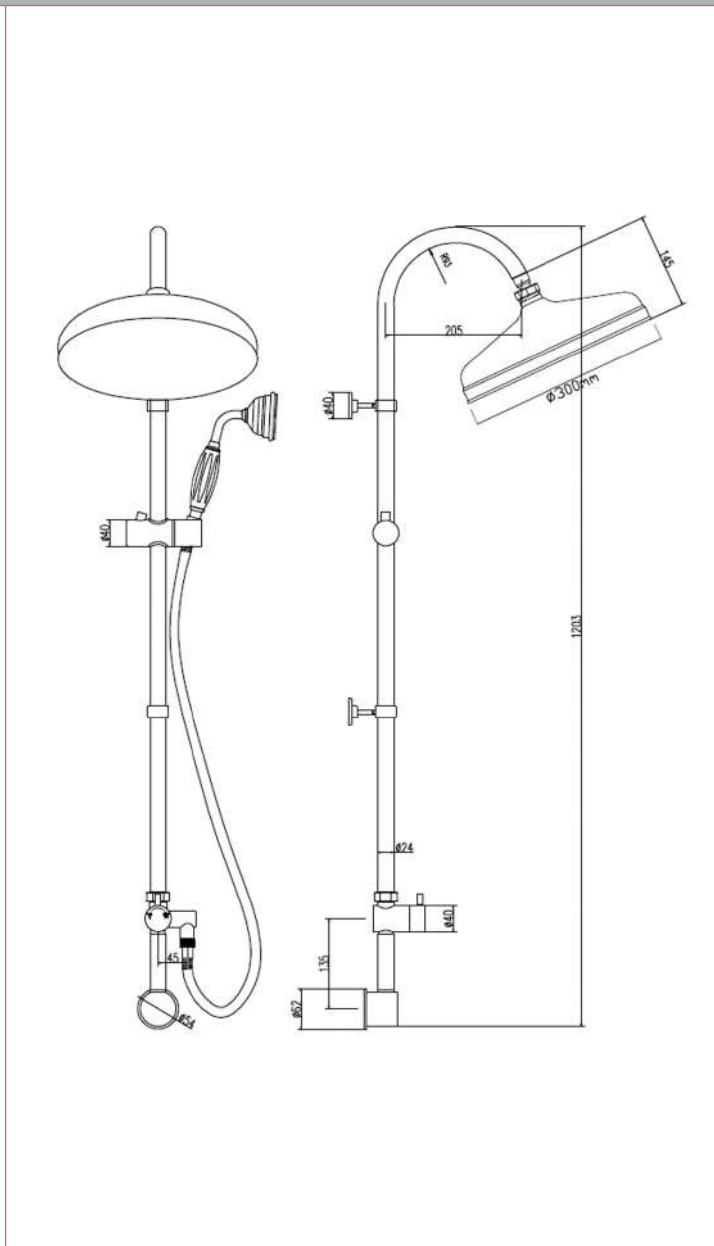

Sales Code: A3238

Description: Riser Kit With Concealed Elbow

Product Dimensions	
Length (mm):	
Width (mm):	300
Height (mm):	1205
Depth (mm):	455
Nett Weight (kg):	5.65
Packaging Dimensions	
Length (mm):	1070
Width (mm):	265
Height (mm):	110
Gross Weight (kg):	5.65
Packaging Data	
Box Colour:	White Cardboard Box
Box Qty:	0
Label Size:	0 x 0
Label Colour:	White Label
Label Qty:	0
Outer Box Dimensions (If Applicable)	
Length (mm):	
Width (mm):	
Height (mm):	
Depth (mm):	
Gross Weight (kg):	
Barcode:	5055369062553
Product Details	
Country of Origin:	United Kingdom
Fitting Instruction:	No
Product Material:	Brass/ABS
Mount Type:	Wall
Outlet Elbow Supplied:	No
Easy Clean:	No
Head Included:	Yes
Handset Included:	Yes
Body Jets Included:	No
No of Body Jets:	Not Applicable
Operating Pressure (bar):	1
Valve/Cartridge Type:	Not Applicable
Flow Rates (L/min):	0.1 bar: N/A 0.5 bar: N/A 1 bar: N/A 2 bar: N/A 3 bar: N/A
TMV2 Approved:	No Approval No: N/A
TMV3 Approved:	No Approval No: N/A
WRAS Approved:	No Approval No: N/A
Head Function:	Single
Handset Function:	Single Setting
Body Jet Info:	Not Applicable
Pipe Size:	15 mm (1/2" Bsp)
Pipe Centres:	N/A
Colour/Finish:	Chrome
Hose Included:	Yes
No. of Outlets:	2