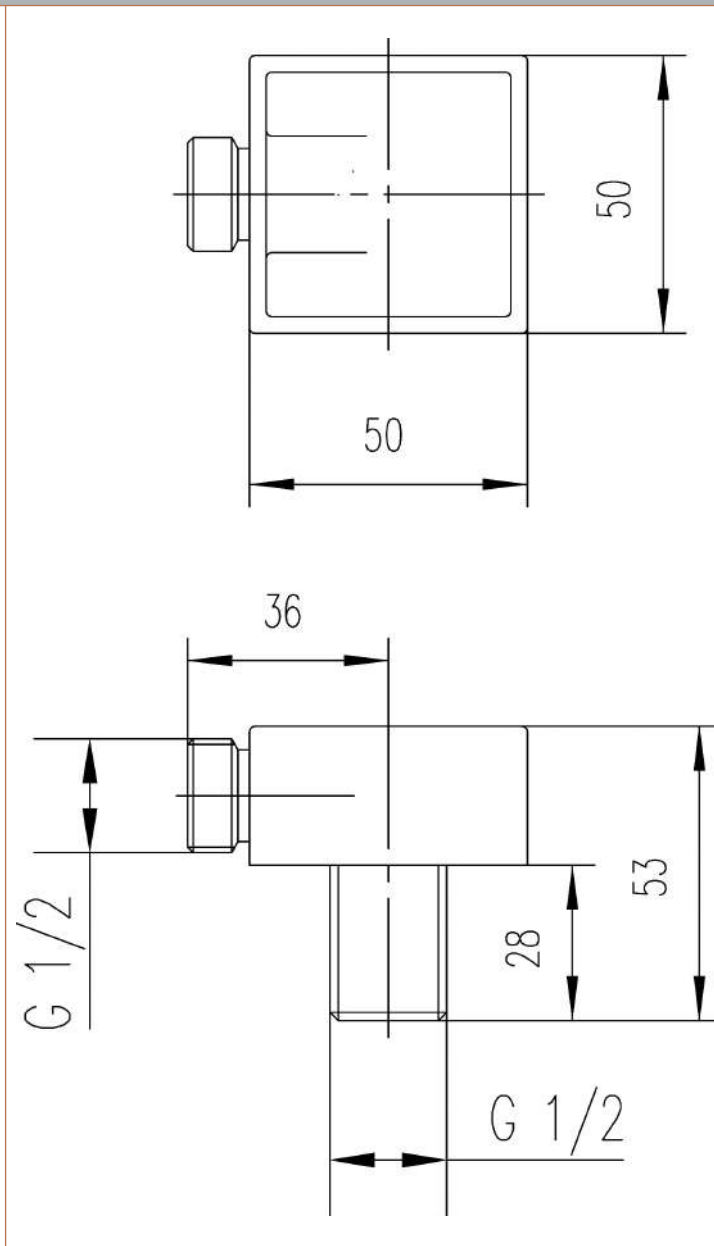

Sales Code: A3245

Description: Square Outlet Elbow

### Product Dimensions

Length (mm):	
Width (mm):	36
Height (mm):	53
Depth (mm):	36
Nett Weight (kg):	0.23

### Packaging Dimensions

Length (mm):	65
Width (mm):	65
Height (mm):	55
Gross Weight (kg):	0.28

### Outer Box Dimensions (If Applicable)

Length (mm):	
Width (mm):	355
Height (mm):	305
Depth (mm):	355
Gross Weight (kg):	28
Barcode:	5055146169529