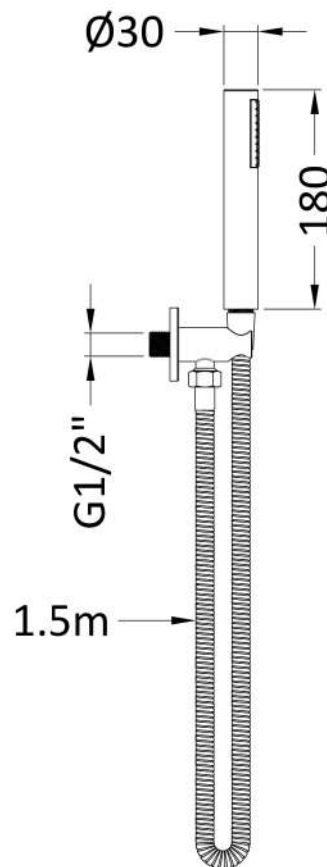

Sales Code: A3263

Description: Round Outlet Elbow C/W Parking Bkt & Kit

Product Dimensions

Length (mm):	
Width (mm):	30
Height (mm):	1230
Depth (mm):	
Nett Weight (kg):	0.62

Packaging Dimensions

Length (mm):	275
Width (mm):	200
Height (mm):	140
Gross Weight (kg):	0.62

Packaging Data

Box Colour:	White Cardboard Box
Box Qty:	1
Label Size:	100 x 50
Label Colour:	White Label
Label Qty:	2

Outer Box Dimensions (If Applicable)

Length (mm):	
Width (mm):	
Height (mm):	
Depth (mm):	
Gross Weight (kg):	
Barcode:	5055369016969

Product Details

Country of Origin:	United Kingdom
Fitting Instruction:	No
Product Material:	Brass/ABS
Mount Type:	Surface, Wall
Outlet Elbow Supplied:	Yes
Easy Clean:	Not Applicable
Head Included:	No
Handset Included:	Yes
Body Jets Included:	Not Applicable
No of Body Jets:	Not Applicable
Operating Pressure (bar):	
Valve/Cartridge Type:	Not Applicable
Flow Rates (L/min):	0.1 bar: N/A 0.5 bar: N/A 1 bar: N/A 2 bar: N/A 3 bar: N/A
TMV2 Approved:	No Approval No: N/A
TMV3 Approved:	No Approval No: N/A
WRAS Approved:	No Approval No: N/A
Head Function:	Not Applicable
Handset Function:	Single Setting
Body Jet Info:	Not Applicable
Pipe Size:	Not Applicable
Pipe Centres:	N/A
Colour/Finish:	Chrome
Hose Included:	Yes
No. of Outlets:	N/A