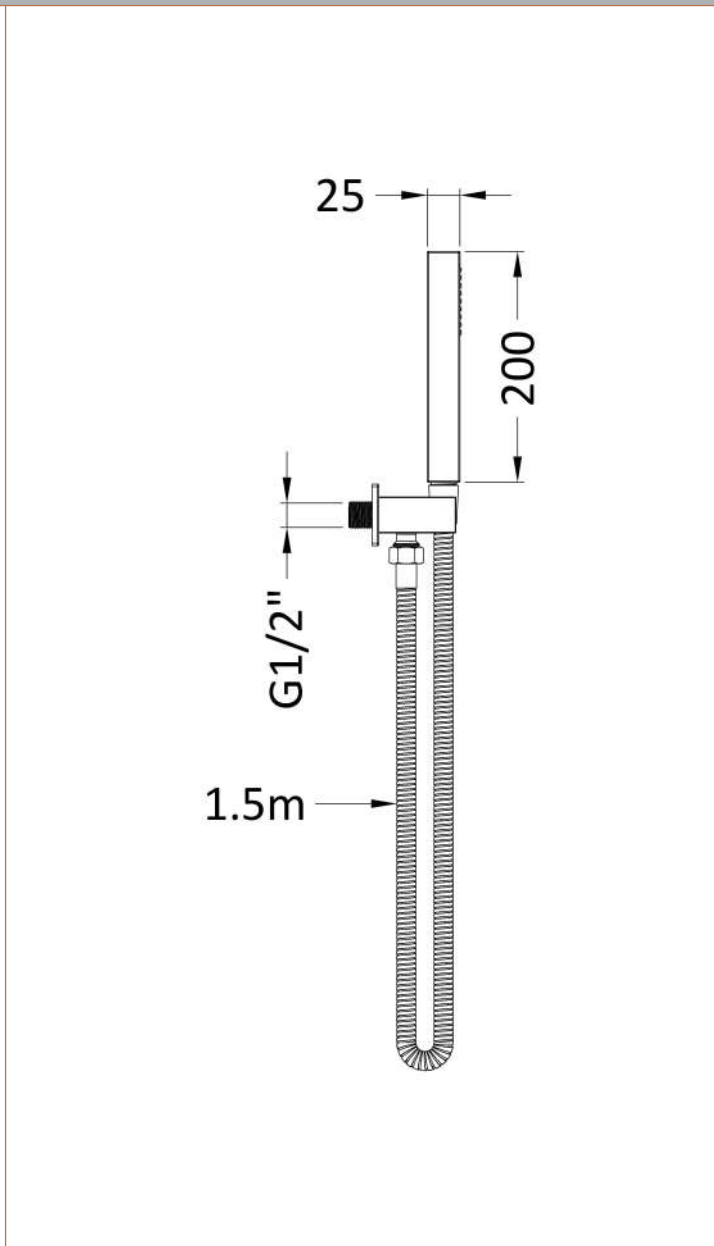

Sales Code: A3264

Description: Sq Outlet Elbow C/W Parking Bkt & Kit

Product Dimensions	
Length (mm):	
Width (mm):	25
Height (mm):	1700
Depth (mm):	55
Nett Weight (kg):	0.68
Packaging Dimensions	
Length (mm):	275
Width (mm):	185
Height (mm):	130
Gross Weight (kg):	0.68
Packaging Data	
Box Colour:	White Cardboard Box
Box Qty:	1
Label Size:	100 x 50
Label Colour:	White Label
Label Qty:	2
Outer Box Dimensions (If Applicable)	
Length (mm):	
Width (mm):	
Height (mm):	
Depth (mm):	
Gross Weight (kg):	
Barcode:	5055369016976
Product Details	
Country of Origin:	United Kingdom
Fitting Instruction:	No
Product Material:	Brass/ABS
Mount Type:	Surface, Wall
Outlet Elbow Supplied:	Yes
Easy Clean:	Not Applicable
Head Included:	No
Handset Included:	Yes
Body Jets Included:	Not Applicable
No of Body Jets:	Not Applicable
Operating Pressure (bar):	
Valve/Cartridge Type:	Not Applicable
Flow Rates (L/min):	0.1 bar: N/A 0.5 bar: N/A 1 bar: N/A 2 bar: N/A 3 bar: N/A
TMV2 Approved:	No Approval No: N/A
TMV3 Approved:	No Approval No: N/A
WRAS Approved:	No Approval No: N/A
Head Function:	Not Applicable
Handset Function:	Single Setting
Body Jet Info:	Not Applicable
Pipe Size:	Not Applicable
Pipe Centres:	N/A
Colour/Finish:	Chrome
Hose Included:	Yes
No. of Outlets:	N/A