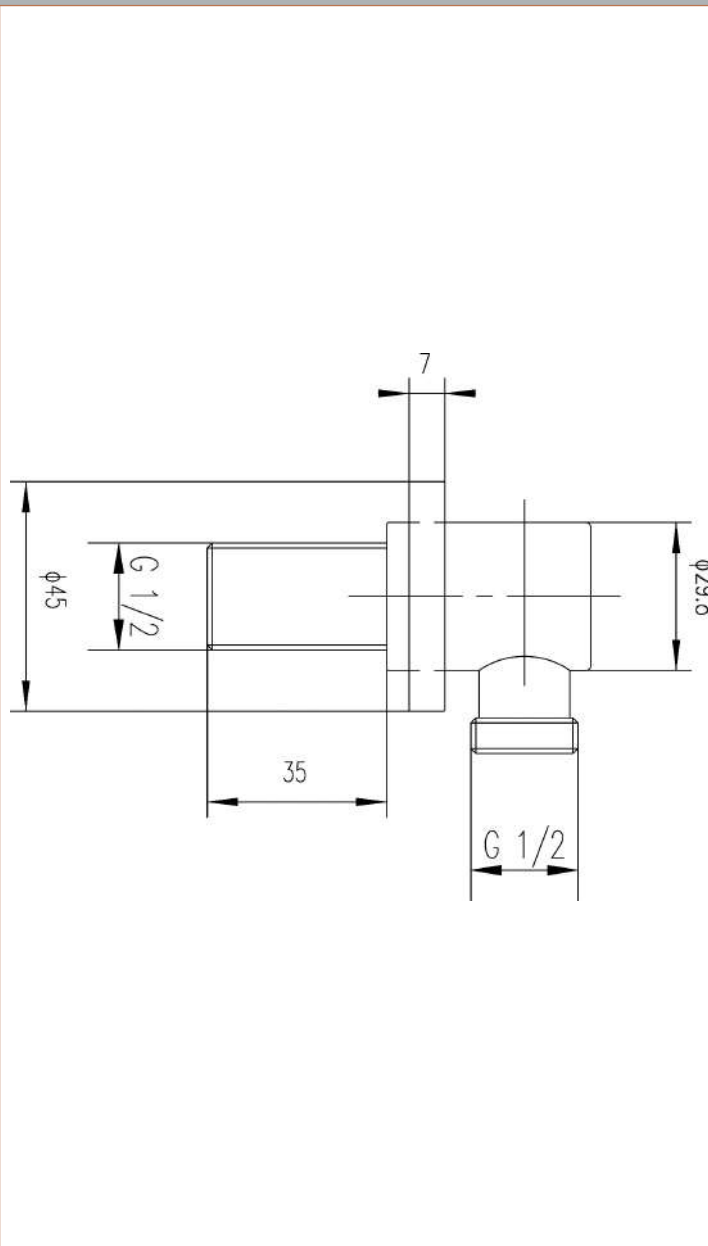

Sales Code: A3275

Description: Minimalist Outlet Elbow

Product Dimensions

Length (mm):	
Width (mm):	45
Height (mm):	55
Depth (mm):	75
Nett Weight (kg):	0.27

Packaging Dimensions

Length (mm):	85
Width (mm):	60
Height (mm):	60
Gross Weight (kg):	0.27

Packaging Data

Box Colour:	White Cardboard Box
Box Qty:	0
Label Size:	0 x 0
Label Colour:	White Label
Label Qty:	0

Outer Box Dimensions (If Applicable)

Length (mm):	
Width (mm):	320
Height (mm):	230
Depth (mm):	320
Gross Weight (kg):	22
Barcode:	5055146136132

Product Details

Country of Origin:	China
Fitting Instruction:	No
Product Material:	Brass
Mount Type:	Surface
Outlet Elbow Supplied:	Yes
Easy Clean:	Not Applicable
Head Included:	No
Handset Included:	Not Applicable
Body Jets Included:	Not Applicable
No of Body Jets:	Not Applicable
Operating Pressure (bar):	
Valve/Cartridge Type:	Not Applicable
Flow Rates (L/min):	0.1 bar: N/A 0.5 bar: N/A 1 bar: N/A 2 bar: N/A 3 bar: N/A
TMV2 Approved:	No Approval No: N/A
TMV3 Approved:	No Approval No: N/A
WRAS Approved:	No Approval No: N/A
Head Function:	Not Applicable
Handset Function:	Not Applicable
Body Jet Info:	Not Applicable
Pipe Size:	Not Applicable
Pipe Centres:	N/A
Colour/Finish:	Chrome
Hose Included:	No
No. of Outlets:	N/A