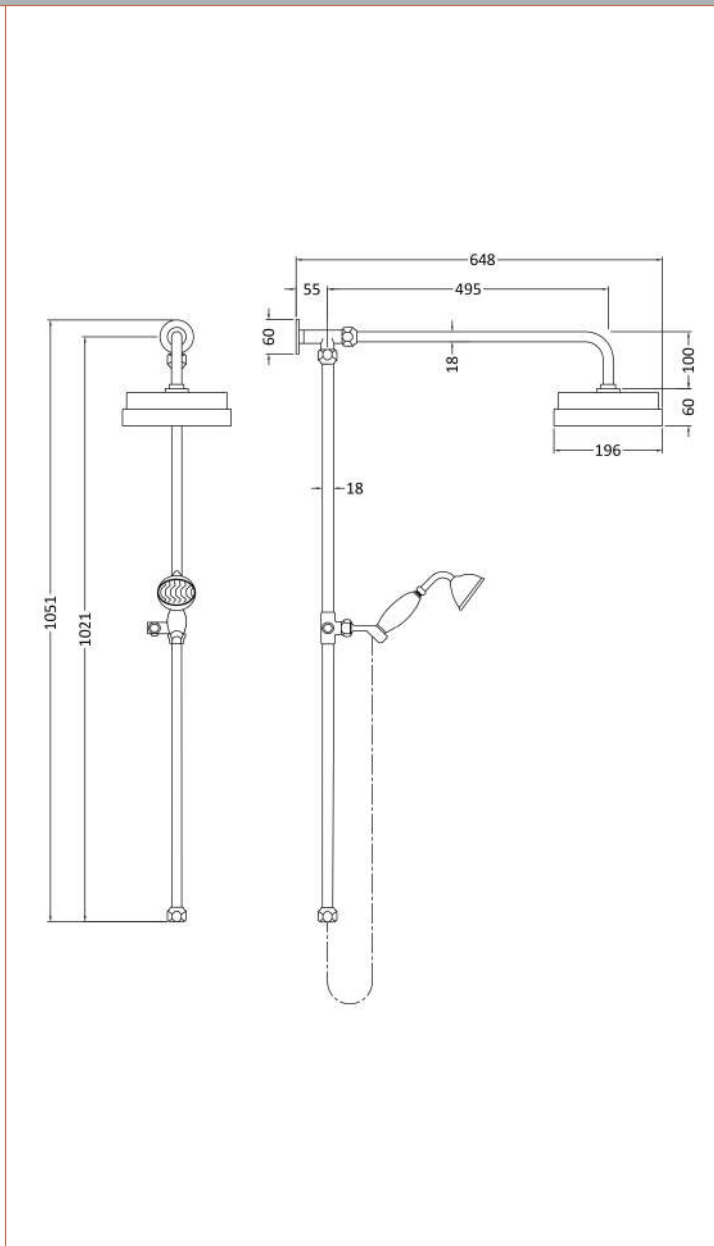

### Product Dimensions

Length (mm):	
Width (mm):	160
Height (mm):	1081
Depth (mm):	635
Nett Weight (kg):	3.85

### Packaging Dimensions

Length (mm):	1020
Width (mm):	210
Height (mm):	110
Gross Weight (kg):	3.85

### Outer Box Dimensions (If Applicable)

Length (mm):	
Width (mm):	445
Height (mm):	370
Depth (mm):	1040
Gross Weight (kg):	39
Barcode:	5055146184133

### Product Details

Country of Origin:	China
Fitting Instruction:	Yes
Product Material:	Brass
Mount Type:	Surface
Outlet Elbow Supplied:	No
Easy Clean:	No
Head Included:	Yes
Handset Included:	Yes
Body Jets Included:	No
No of Body Jets:	Not Applicable
Operating Pressure (bar):	0.5
Valve/Cartridge Type:	Not Applicable
Flow Rates (L/min):	0.1 bar: N/A 0.5 bar: N/A 1 bar: N/A 2 bar: N/A 3 bar: N/A
TMV2 Approved:	No Approval No: N/A
TMV3 Approved:	No Approval No: N/A
WRAS Approved:	No Approval No: N/A
Head Function:	Single
Handset Function:	Single Setting
Body Jet Info:	Not Applicable
Pipe Size:	18 mm
Pipe Centres:	N/A
Colour/Finish:	Chrome
Hose Included:	Yes
No. of Outlets:	2