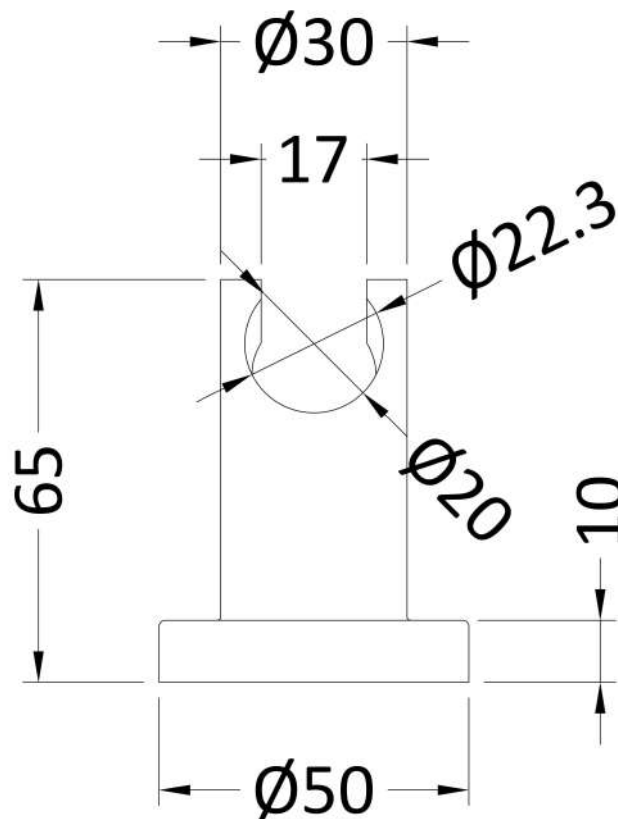

Sales Code: A377

Description: Luxury Wall Bracket

Product Dimensions

Length (mm):	
Width (mm):	50
Height (mm):	50
Depth (mm):	65
Nett Weight (kg):	0.36

Packaging Dimensions

Length (mm):	60
Width (mm):	60
Height (mm):	80
Gross Weight (kg):	0.36

Packaging Data

Box Colour:	White Cardboard Box
Box Qty:	0
Label Size:	0 x 0
Label Colour:	White Label
Label Qty:	0

Outer Box Dimensions (If Applicable)

Length (mm):	
Width (mm):	240
Height (mm):	280
Depth (mm):	380
Gross Weight (kg):	22
Barcode:	5055146179306

Product Details

Country of Origin:	China
Fitting Instruction:	No
Product Material:	Brass
Mount Type:	Surface
Outlet Elbow Supplied:	No
Easy Clean:	Not Applicable
Head Included:	No
Handset Included:	Not Applicable
Body Jets Included:	Not Applicable
No of Body Jets:	Not Applicable
Operating Pressure (bar):	
Valve/Cartridge Type:	Not Applicable
Flow Rates (L/min):	0.1 bar: N/A 0.5 bar: N/A 1 bar: N/A 2 bar: N/A 3 bar: N/A
TMV2 Approved:	No Approval No: N/A
TMV3 Approved:	No Approval No: N/A
WRAS Approved:	No Approval No: N/A
Head Function:	Not Applicable
Handset Function:	Not Applicable
Body Jet Info:	Not Applicable
Pipe Size:	Not Applicable
Pipe Centres:	N/A
Colour/Finish:	Chrome
Hose Included:	Not Applicable
No. of Outlets:	N/A