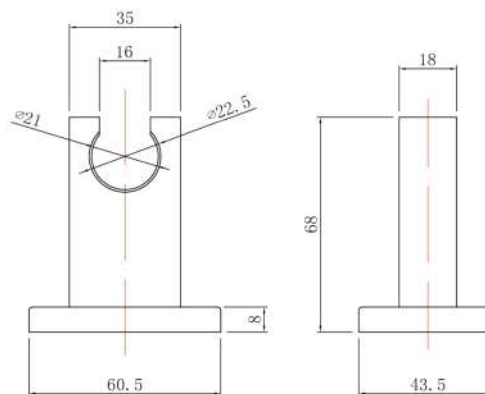

Sales Code: A3794

Description: Square Wall Bracket

### Product Dimensions

Length (mm):	
Width (mm):	60
Height (mm):	54
Depth (mm):	60
Nett Weight (kg):	0.33

### Packaging Dimensions

Length (mm):	75
Width (mm):	70
Height (mm):	90
Gross Weight (kg):	0.33

### Outer Box Dimensions (If Applicable)

Length (mm):	
Width (mm):	
Height (mm):	
Depth (mm):	
Gross Weight (kg):	17
Barcode:	5055369027712