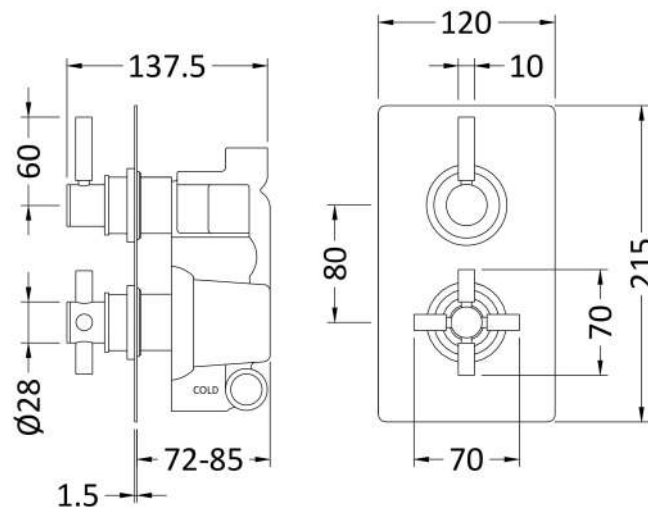

Sales Code: A4003V

Description: Tec Pura Twin Conc Therm Valve Rec Plate

Product Dimensions

Length (mm):	
Width (mm):	120
Height (mm):	215
Depth (mm):	137
Nett Weight (kg):	4.14

Packaging Dimensions

Length (mm):	250
Width (mm):	240
Height (mm):	110
Gross Weight (kg):	4.14

Packaging Data

Box Colour:	White Cardboard Box
Box Qty:	0
Label Size:	0 x 0
Label Colour:	White Label
Label Qty:	0

Outer Box Dimensions (If Applicable)

Length (mm):	
Width (mm):	285
Height (mm):	390
Depth (mm):	550
Gross Weight (kg):	25
Barcode:	5056462673745

Product Details

Country of Origin:	United Kingdom
Fitting Instruction:	No
Product Material:	Brass/ABS
Mount Type:	Wall
Outlet Elbow Supplied:	No
Easy Clean:	Not Applicable
Head Included:	No
Handset Included:	No
Body Jets Included:	Not Applicable
No of Body Jets:	Not Applicable
Operating Pressure (bar):	0.1
Valve/Cartridge Type:	1/4 Turn Ceramic Disc
Flow Rates (L/min):	0.1 bar: 5.5 0.5 bar: 14 1 bar: 20 2 bar: 29 3 bar: 44
TMV2 Approved:	No Approval No: N/A
TMV3 Approved:	No Approval No: N/A
WRAS Approved:	Yes Approval No: 2204707
Head Function:	Not Applicable
Handset Function:	Not Applicable
Body Jet Info:	Not Applicable
Pipe Size:	15 mm (1/2" Bsp)
Pipe Centres:	N/A
Colour/Finish:	Matt Black
Hose Included:	Not Applicable
No. of Outlets:	1