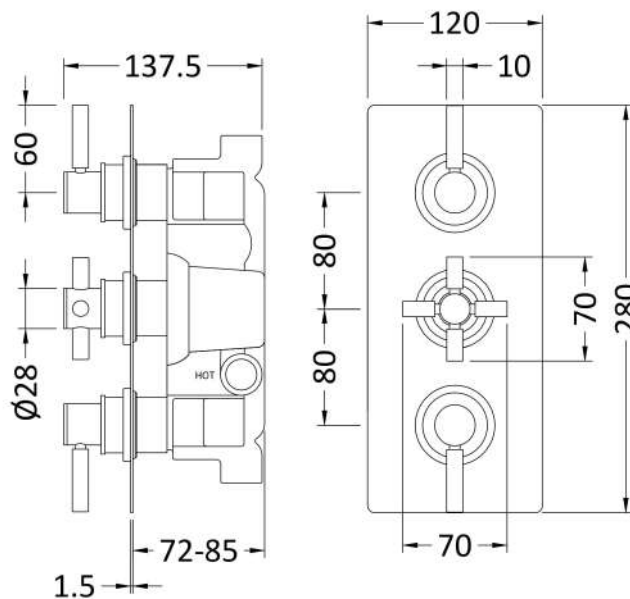

### Product Dimensions

Length (mm):	
Width (mm):	80
Height (mm):	280
Depth (mm):	136
Nett Weight (kg):	5.32

### Packaging Dimensions

Length (mm):	320
Width (mm):	250
Height (mm):	110
Gross Weight (kg):	5.32

### Outer Box Dimensions (If Applicable)

Length (mm):	
Width (mm):	260
Height (mm):	400
Depth (mm):	392
Gross Weight (kg):	21
Barcode:	5056462673776

### Product Details

Country of Origin:	United Kingdom
Fitting Instruction:	No
Product Material:	Brass/ABS
Mount Type:	Wall
Outlet Elbow Supplied:	No
Easy Clean:	Not Applicable
Head Included:	No
Handset Included:	No
Body Jets Included:	Not Applicable
No of Body Jets:	Not Applicable
Operating Pressure (bar):	0.1
Valve/Cartridge Type:	1/4 Turn Ceramic Disc
Flow Rates (L/min):	0.1 bar: 5.5    0.5 bar: 14    1 bar: 20    2 bar: 29    3 bar: 44
TMV2 Approved:	No    Approval No: N/A
TMV3 Approved:	No    Approval No: N/A
WRAS Approved:	Yes    Approval No: 2204707
Head Function:	Not Applicable
Handset Function:	Not Applicable
Body Jet Info:	Not Applicable
Pipe Size:	15 mm (1/2" Bsp)
Pipe Centres:	N/A
Colour/Finish:	Matt Black
Hose Included:	Not Applicable
No. of Outlets:	2