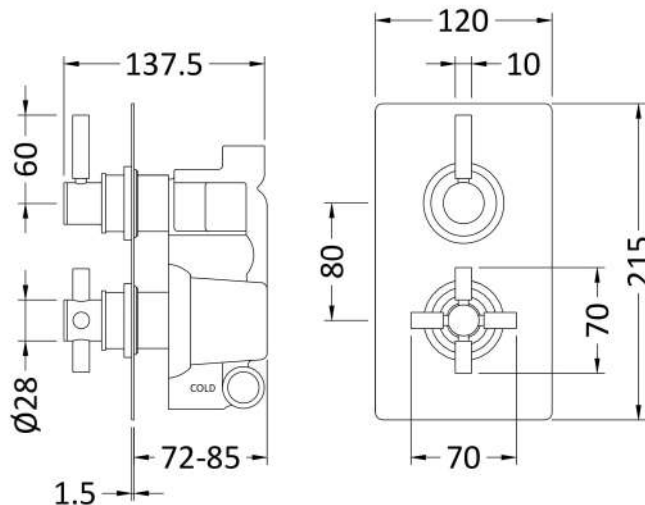

Sales Code: A4007

Description: Tec Pura Twin Valve Built In Div

Product Dimensions

Length (mm):	
Width (mm):	120
Height (mm):	215
Depth (mm):	137
Nett Weight (kg):	4.71

Packaging Dimensions

Length (mm):	250
Width (mm):	240
Height (mm):	130
Gross Weight (kg):	4.71

Packaging Data

Box Colour:	White Cardboard Box
Box Qty:	0
Label Size:	0 x 0
Label Colour:	White Label
Label Qty:	0

Outer Box Dimensions (If Applicable)

Length (mm):	
Width (mm):	285
Height (mm):	390
Depth (mm):	550
Gross Weight (kg):	28
Barcode:	5056462673752

Product Details

Country of Origin:	United Kingdom
Fitting Instruction:	No
Product Material:	Brass/ABS
Mount Type:	Wall
Outlet Elbow Supplied:	No
Easy Clean:	Not Applicable
Head Included:	No
Handset Included:	No
Body Jets Included:	No
No of Body Jets:	Not Applicable
Operating Pressure (bar):	0.5
Valve/Cartridge Type:	1/4 Turn Ceramic Disc
Flow Rates (L/min): 0.1 bar: N/A 0.5 bar: 13 1 bar: 17 2 bar: 24 3 bar: 27	
TMV2 Approved:	No Approval No: N/A
TMV3 Approved:	No Approval No: N/A
WRAS Approved:	No Approval No: N/A
Head Function:	Not Applicable
Handset Function:	Not Applicable
Body Jet Info:	Not Applicable
Pipe Size:	15 mm & 22 mm
Pipe Centres:	N/A
Colour/Finish:	Matt Black
Hose Included:	Not Applicable
No. of Outlets:	2