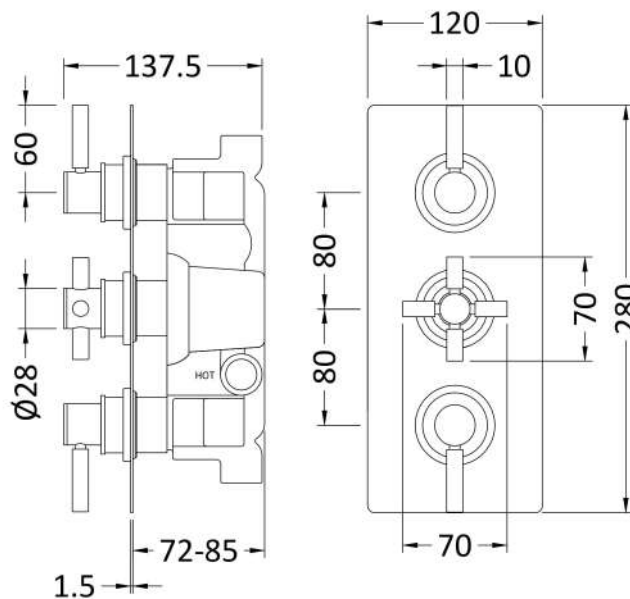

Sales Code: A4023

Description: Tec Pura Plus Triple Thermo Valve Div

### Product Dimensions

Length (mm):	
Width (mm):	80
Height (mm):	280
Depth (mm):	136
Nett Weight (kg):	5.77

### Packaging Dimensions

Length (mm):	350
Width (mm):	255
Height (mm):	110
Gross Weight (kg):	5.77

### Outer Box Dimensions (If Applicable)

Length (mm):	
Width (mm):	520
Height (mm):	420
Depth (mm):	330
Gross Weight (kg):	23
Barcode:	5056462673783