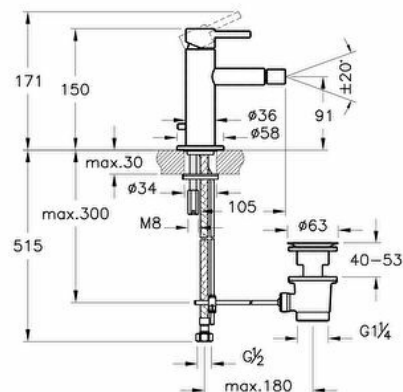

### Technical specifications

<b>Colour</b>	Chrome
<b>Height</b>	150
<b>Width</b>	58
<b>Depth</b>	123
<b>Designer</b>	VitrA Design Team
<b>Easy Assembly Feature</b>	Yes
<b>Finish</b>	Chrome

<b>Badge Diameter</b>	D58
<b>Body Material</b>	Brass
<b>Cartridge</b>	Basic
<b># of Water Inlet</b>	Double Inlet
<b>Hole Quantity</b>	5
<b>Number of Functions</b>	6
<b>Operating Pressure</b>	Min:0.5-Max:10Recommended(1-5)

<b>Guarantee</b>	10
<b>Material</b>	Chrome
<b>Mixing Capability with Air</b>	Yes
<b>Mounting type</b>	Countertop
<b>Packaged Product Sizes (WxDxH)</b>	395X210X75
<b>Spout Length</b>	105
<b>Certificate</b>	REACH
<b>Aerator</b>	Hidden

<b>Outlet Turning Angle</b>	Fixed
<b>Syphon Controller</b>	Yes
<b>Spout Height</b>	91

## 2A technical drawing

**Technical specifications**

**Colour:** Chrome **Height:** 150 **Width:** 58 **Depth:** 123 **Designer:** VitrA Design Team **Easy Assembly Feature:** Yes **Finish:** Chrome  
**Guarantee:** 10 **Material:** Chrome **Mixing Capability with Air:** Yes **Mounting type:** Countertop **Packaged Product Sizes (WxDxH):**  
395X210X75 **Spout Length:** 105 **Certificate:** REACH **Aerator:** Hidden **Badge Diameter:** D58 **Body Material:** Brass **Cartridge:** Basic  
**# of Water Inlet:** Double Inlet **Hole Quantity:** 5 **Number of Functions:** 6 **Operating Pressure:** Min:0.5-Max:10Recommended(1-5)  
**Outlet Turning Angle:** Fixed **Syphon Controller:** Yes **Spout Height:** 91