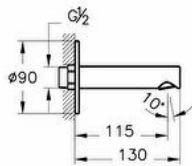

Collection: Origin

Technical specifications

Colour	Soft Copper
Height	90
Width	90
Depth	130
Designer	VitrA Design Team
Finish	PVD
Guarantee	5

Material	PVD
Mixing Capability with Air	Yes
Mounting type	Built-in
Packaged Product Sizes (WxDxH)	210X130X70
Spout Length	115
Aerator	Standard
Badge Diameter	D90
Body Material	Brass

# of Water Inlet	Single Inlet
Operating Pressure	Min:0.5-Max:10Recommended(1-5)

2A technical drawing

**Technical specifications**

Colour: Soft Copper **Height:** 90 **Width:** 90 **Depth:** 130 **Designer:** VitrA Design Team **Finish:** PVD **Guarantee:** 5 **Material:** PVD
Mixing Capability with Air: Yes **Mounting type:** Built-in **Packaged Product Sizes (WxDxH):** 210X130X70 **Spout Length:** 115
Aerator: Standard **Badge Diameter:** D90 **Body Material:** Brass **# of Water Inlet:** Single Inlet **Operating Pressure:** Min:0.5-
Max:10Recommended(1-5)