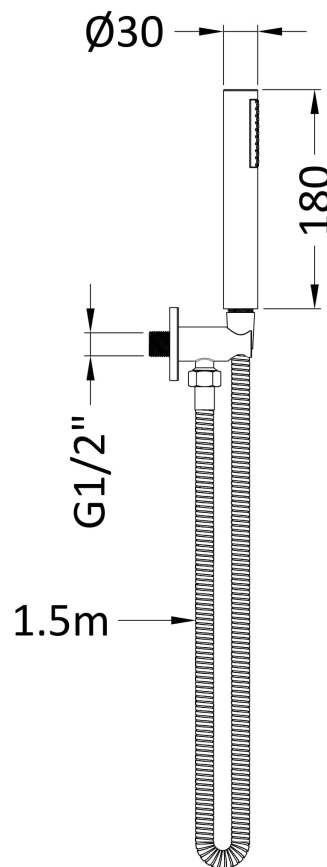

### Product Dimensions

Length (mm):	
Width (mm):	30
Height (mm):	1230
Depth (mm):	
Nett Weight (kg):	0.62

### Packaging Dimensions

Length (mm):	275
Width (mm):	185
Height (mm):	
Gross Weight (kg):	0.62

### Packaging Data

Box Colour:	White Cardboard Box
Box Qty:	1
Label Size:	100 x 50
Label Colour:	White Label
Label Qty:	2

### Outer Box Dimensions (If Applicable)

Length (mm):	
Width (mm):	
Height (mm):	
Depth (mm):	
Gross Weight (kg):	
Barcode:	5056462620350