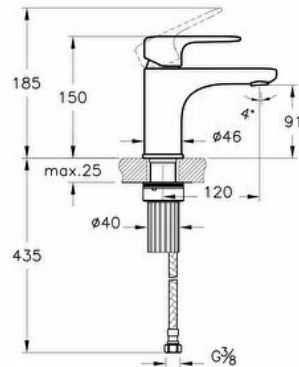

### Technical specifications

<b>Colour</b>	Soft Copper
<b>Height</b>	150
<b>Width</b>	50
<b>Depth</b>	164
<b>Designer</b>	VitrA Design Team
<b>Easy Assembly Feature</b>	Yes
<b>Finish</b>	PVD

<b>Guarantee</b>	5
<b>Material</b>	PVD
<b>Mixing Capability with Air</b>	Yes
<b>Mounting type</b>	Countertop
<b>Packaged Product Sizes (WxDxH)</b>	355X190X60
<b>Spout Length</b>	120
<b>Water Label Class</b>	Dark Green (0 < Flow Rate ≤ 6)
<b>Aerator</b>	Short

<b>Badge Diameter</b>	D50
<b>Body Material</b>	Brass
<b>Cartridge</b>	Adjustable heat-flow rate
<b># of Water Inlet</b>	Double Inlet
<b>Hole Quantity</b>	5
<b>Operating Pressure</b>	Min:0.5-Max:10Recommended(1-5)
<b>Spout Height</b>	90

## 2A technical drawing

**Technical specifications**

**Colour:** Soft Copper **Height:** 150 **Width:** 50 **Depth:** 164 **Designer:** VitrA Design Team **Easy Assembly Feature:** Yes **Finish:** PVD  
**Guarantee:** 5 **Material:** PVD **Mixing Capability with Air:** Yes **Mounting type:** Countertop **Packaged Product Sizes (WxDxH):**  
355X190X60 **Spout Length:** 120 **Water Label Class:** Dark Green (0 < Flow Rate ≤ 6) **Aerator:** Short **Badge Diameter:** D50 **Body**  
**Material:** Brass **Cartridge:** Adjustable heat-flow rate **# of Water Inlet:** Double Inlet **Hole Quantity:** 5 **Operating Pressure:** Min:0.5-  
Max:10Recommended(1-5) **Spout Height:** 90