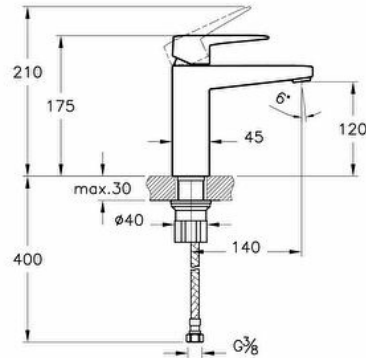

Collection: Root Square

Technical specifications

Colour	Brushed Nickel
Height	175
Width	46
Depth	174
Designer	VitrA Design Team
Easy Assembly Feature	Yes
Finish	PVD

Water Label Class	Dark Green (0 < Flow Rate ≤ 6)
Certificate	WRAS
Aerator	Short
Body Material	Brass
Cartridge	Adjustable heat-flow rate
# of Water Inlet	Double Inlet
Hole Quantity	5

Guarantee	5
Material	PVD
Mixing Capability with Air	Yes
Mounting type	Countertop
Packaged Product Sizes (WxDxH)	355X190X60
Spiral Hose Material	Stainless Steel EPDM
Spiral Length	500
Spout Length	140

Number of Functions	6
Operating Pressure	Min:0.5-Max:10Recommended(1-5)
Outlet Turning Angle	Fixed
Spout Height	113
Marketing Measure (cm)	6,4

2A technical drawing**Technical specifications**

Colour: Brushed Nickel **Height:** 175 **Width:** 46 **Depth:** 174 **Designer:** VitrA Design Team **Easy Assembly Feature:** Yes **Finish:** PVD
Guarantee: 5 **Material:** PVD **Mixing Capability with Air:** Yes **Mounting type:** Countertop **Packaged Product Sizes (WxDxH):**
 355X190X60 **Spiral Hose Material:** Stainless Steel EPDM **Spiral Length:** 500 **Spout Length:** 140 **Water Label Class:** Dark Green (0
 < Flow Rate ≤ 6) **Certificate:** WRAS **Aerator:** Short **Body Material:** Brass **Cartridge:** Adjustable heat-flow rate **# of Water Inlet:**
 Double Inlet **Hole Quantity:** 5 **Number of Functions:** 6 **Operating Pressure:** Min:0.5-Max:10Recommended(1-5) **Outlet Turning**
Angle: Fixed **Spout Height:** 113 **Marketing Measure (cm):** 6,4