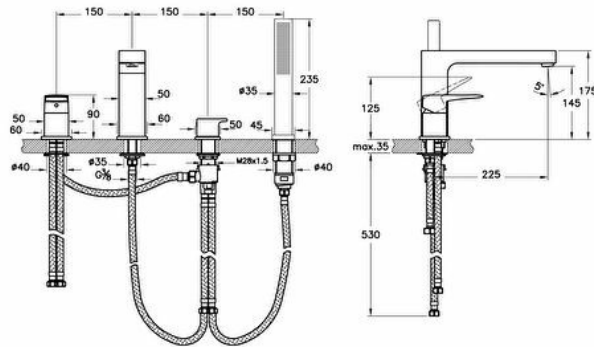

Collection: Root Square

Technical specifications

Colour	Soft Copper
Height	235
Width	503
Depth	266
Designer	VitrA Design Team
Finish	PVD
Guarantee	5

Material	PVD
Mixing Capability with Air	Yes
Mounting type	Countertop
Packaged Product Sizes (WxDxH)	450X225X135
Spout Length	225
Aerator	Standard
Badge Diameter	D60-D50
Body Material	Brass

Cartridge	Adjustable heat-flow rate
# of Water Inlet	Double Inlet
Hole Quantity	4
Operating Pressure	Min:0.5-Max:10Recommended(1-5)

2A technical drawing

Technical specifications

Colour: Soft Copper **Height:** 235 **Width:** 503 **Depth:** 266 **Designer:** VitrA Design Team **Finish:** PVD **Guarantee:** 5 **Material:** PVD
Mixing Capability with Air: Yes **Mounting type:** Countertop **Packaged Product Sizes (WxDxH):** 450X225X135 **Spout Length:** 225
Aerator: Standard **Badge Diameter:** D60-D50 **Body Material:** Brass **Cartridge:** Adjustable heat-flow rate **# of Water Inlet:** Double
Inlet Hole Quantity: 4 **Operating Pressure:** Min:0.5-Max:10Recommended(1-5)