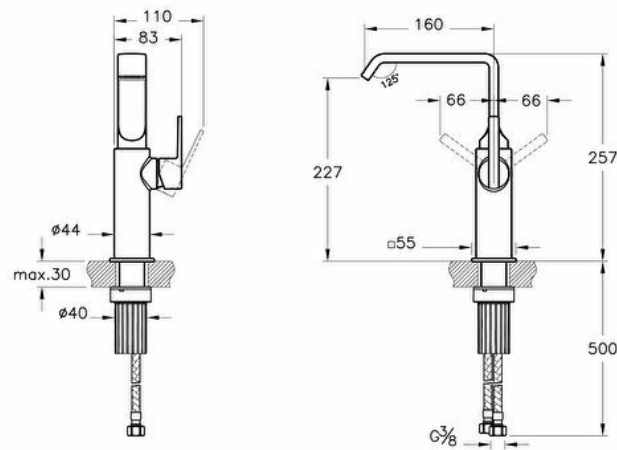

Collection: Suit

Technical specifications

Colour	Chrome
Height	257
Width	83
Depth	185
Designer	VitrA Design Team
Finish	Chrome
Material	Chrome

Mixing Capability with Air	Yes
Mounting type	Countertop
Spiral Hose Material	Stainless Steel PEX
Spiral Length	600
Spout Length	160
Aerator	Rectangular
Badge Diameter	55X55
Body Material	Brass

Cartridge	Basic
# of Water Inlet	Double Inlet
Hole Quantity	5
Number of Functions	6
Operating Pressure	Min:0.5-Max:10Recommended(1-5)
Outlet Turning Angle	Fixed
Packaged Product Sizes (WxDxH)	430X225X90

Guarantee	10
Spout Height	227
Certificate	ACS

2A technical drawing

Technical specifications

Colour: Chrome **Height:** 257 **Width:** 83 **Depth:** 185 **Designer:** VitrA Design Team **Finish:** Chrome **Material:** Chrome **Mixing Capability with Air:** Yes **Mounting type:** Countertop **Spiral Hose Material:** Stainless Steel PEX **Spiral Length:** 600 **Spout Length:** 160 **Aerator:** Rectangular **Badge Diameter:** 55X55 **Body Material:** Brass **Cartridge:** Basic **# of Water Inlet:** Double Inlet **Hole Quantity:** 5 **Number of Functions:** 6 **Operating Pressure:** Min:0.5-Max:10Recommended(1-5) **Outlet Turning Angle:** Fixed **Packaged Product Sizes (WxDxH):** 430X225X90 **Guarantee:** 10 **Spout Height:** 227 **Certificate:** ACS