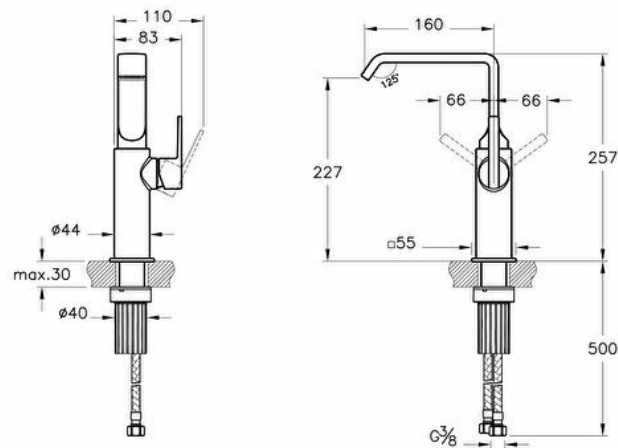

Collection: Suit

Technical specifications

Colour	Soft Gold
Height	257
Width	83
Depth	185
Finish	PVD
Material	PVD

Designer	VitrA Design Team
Packaged Product	430X225X90
Sizes (WxDxH)	
Guarantee	5
Spout Length	160
Badge Diameter	D50
Easy Assembly Feature	Yes
Mixing Capability with Air	Yes
Mounting type	Countertop

Body Material	Brass
Cartridge	Adjustable heat-flow rate
# of Water Inlet	Double Inlet
Operating Pressure	Min:0.5-Max:10Recommended(1-5)
Syphon Controller	Yes
Hole Quantity	5
Aerator	Rectangular

2A technical drawing

Technical specifications

Colour: Soft Gold **Height:** 257 **Width:** 83 **Depth:** 185 **Finish:** PVD **Material:** PVD **Designer:** Vitra Design Team **Packaged Product**
Sizes (WxDxH): 430X225X90 **Guarantee:** 5 **Spout Length:** 160 **Badge Diameter:** D50 **Easy Assembly Feature:** Yes **Mixing**
Capability with Air: Yes **Mounting type:** Countertop **Body Material:** Brass **Cartridge:** Adjustable heat-flow rate **# of Water Inlet:**
 Double Inlet **Operating Pressure:** Min:0.5-Max:10Recommended(1-5) **Syphon Controller:** Yes **Hole Quantity:** 5 **Aerator:** Rectangular