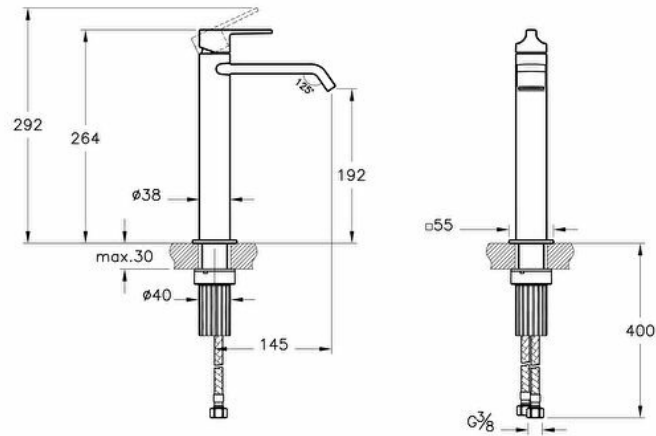

Collection: Suit

**Technical specifications**

<b>Colour</b>	Chrome
<b>Height</b>	264
<b>Width</b>	38
<b>Depth</b>	165
<b>Easy Assembly Feature</b>	Yes
<b>Finish</b>	Chrome
<b>Material</b>	Chrome

<b>Cartridge</b>	Basic
<b># of Water Inlet</b>	Double Inlet
<b>Hole Quantity</b>	5
<b>Number of Functions</b>	6
<b>Operating Pressure</b>	Min:0.5-Max:10Recommended(1-5)
<b>Outlet Turning Angle</b>	Fixed
<b>Designer</b>	VitrA Design Team

<b>Mixing Capability with Air</b>	Yes
<b>Mounting type</b>	Countertop
<b>Spiral Hose Material</b>	Stainless Steel PEX
<b>Spiral Length</b>	600
<b>Spout Length</b>	145
<b>Aerator</b>	Rectangular
<b>Badge Diameter</b>	55X55
<b>Body Material</b>	Brass

<b>Packaged Product Sizes (WxDxH)</b>	430X225X90
<b>Guarantee</b>	10
<b>Certificate</b>	ACS
<b>Spout Height</b>	192

### Technical specifications

**Colour:** Chrome **Height:** 264 **Width:** 38 **Depth:** 165 **Easy Assembly Feature:** Yes **Finish:** Chrome **Material:** Chrome **Mixing Capability with Air:** Yes **Mounting type:** Countertop **Spiral Hose Material:** Stainless Steel PEX **Spiral Length:** 600 **Spout Length:** 145 **Aerator:** Rectangular **Badge Diameter:** 55X55 **Body Material:** Brass **Cartridge:** Basic **# of Water Inlet:** Double Inlet **Hole Quantity:** 5 **Number of Functions:** 6 **Operating Pressure:** Min:0.5-Max:10Recommended(1-5) **Outlet Turning Angle:** Fixed **Designer:** VitrA Design Team **Packaged Product Sizes (WxDxH):** 430X225X90 **Guarantee:** 10 **Certificate:** ACS **Spout Height:** 192